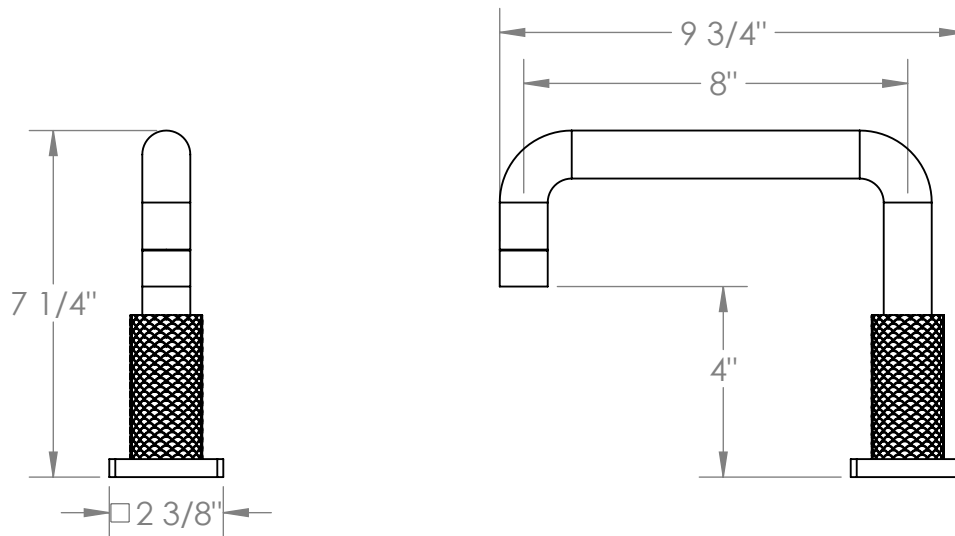

71-DS-LLO6

Deck Mounted Bath Spout

Meets the applicable requirements of ASME A112.18.1-2005/CSA B125.1-05, entitled "Plumbing Supply Fittings"