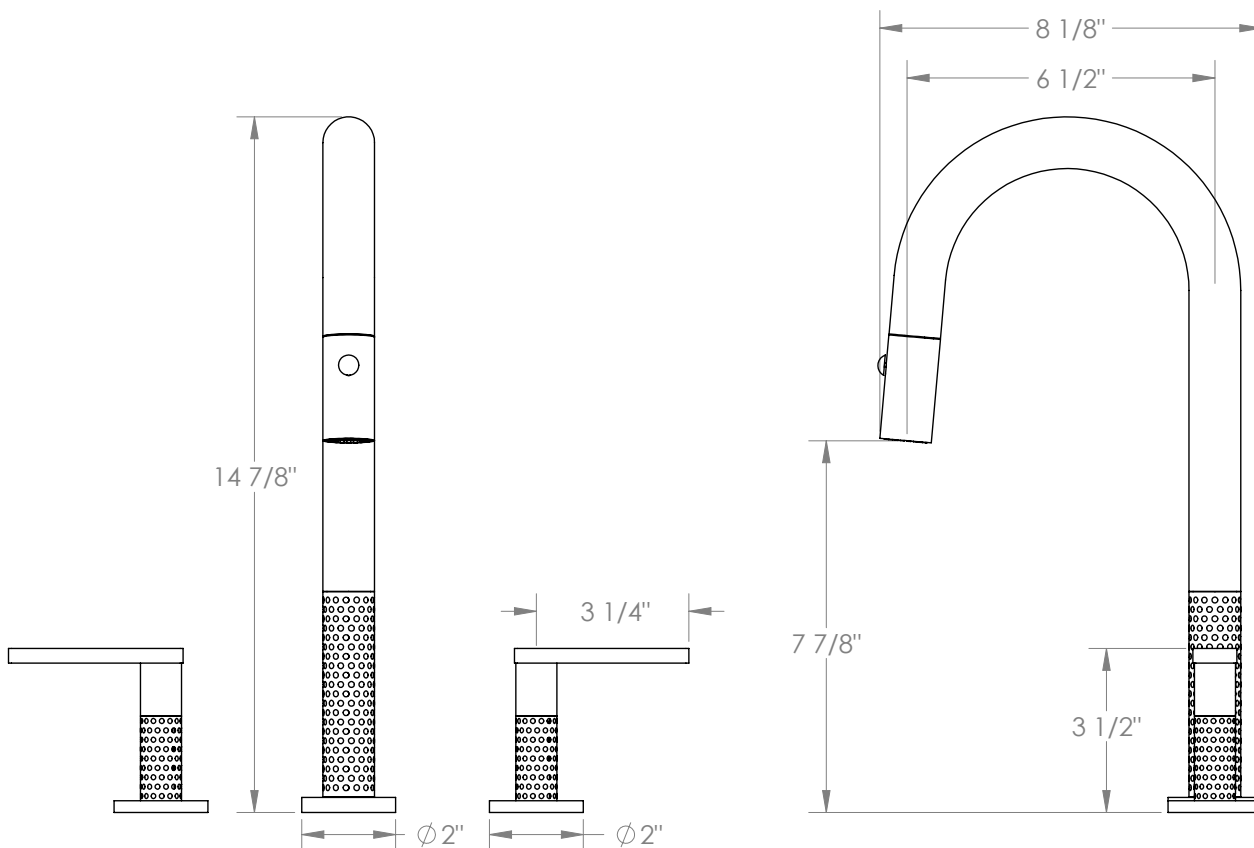

WATERMARK

BROOKLYN, NEW YORK

Lily

71-9PG4-LLP5

Deck Mounted, Two Handle, Gooseneck Kitchen
Prep Faucet with Pull Down Spray

- Pullout Hose Length: 14-16" (Final Length May Vary Depending on Spout Type)
- Fits Deck Up To 2-1/2" Thick
- Recommended Mounting Hole: 1-3/8"
- All Lead-Free Brass Construction
- Flow Rate: 1.75 GPM
- 1/4 Turn Ceramic Cartridge
- 2 Flow Patterns, Aerated and Spray, Controlled By One Button
- 360° Rotating Spout with Magnetic Docking for Spray
- Professional Installation Required

Available in all finishes shown on the [Watermark Designs website](https://www.watermark-designs.com)

Meets the applicable requirements of ASME A112.18.1-2005/CSA B125.1-05, entitled "Plumbing Supply Fittings".

Watermark Designs reserves the right to make revisions without notice to produce specifications. All product dimensions are nominal.

09/2023

350 Dewitt Ave. Brooklyn, NY 11207 USA | T: 1 718 257 2800 | F: 1 718 257 2144 | customerservice@watermark-designs.com