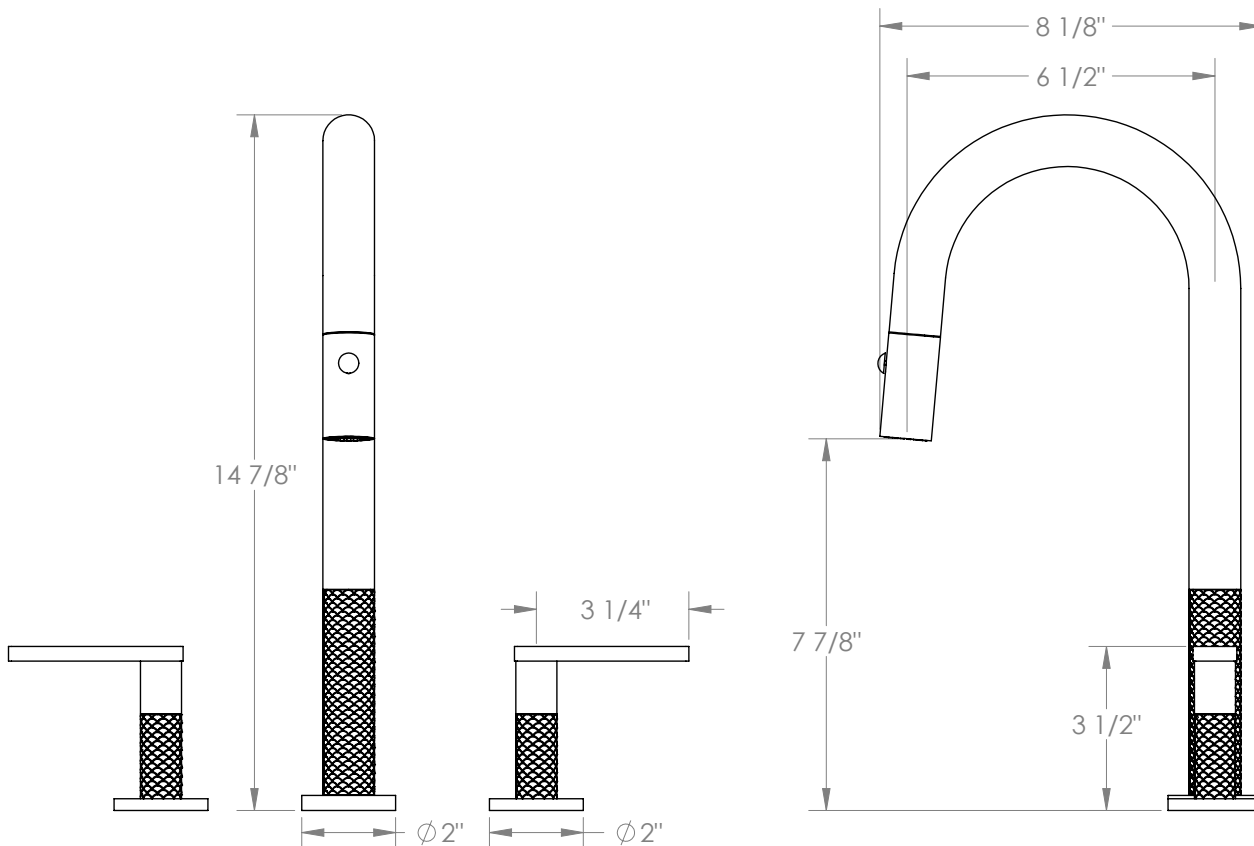

# WATERMARK

BROOKLYN, NEW YORK

*Lily*

**71-9PG4-LLO6**

Deck Mounted, Two Handle, Gooseneck Kitchen  
Prep Faucet with Pull Down Spray

- Pullout Hose Length: 14-16" (Final Length May Vary Depending on Spout Type)
- Fits Deck Up To 2-1/2" Thick
- Recommended Mounting Hole: 1-3/8"
- All Lead-Free Brass Construction
- Flow Rate: 1.75 GPM
- 1/4 Turn Ceramic Cartridge
- 2 Flow Patterns, Aerated and Spray, Controlled By One Button
- 360° Rotating Spout with Magnetic Docking for Spray
- Professional Installation Required

Available in all finishes shown on the [Watermark Designs website](https://www.watermarkdesigns.com)

Meets the applicable requirements of ASME A112.18.1-2005/CSA B125.1-05, entitled "Plumbing Supply Fittings".

Watermark Designs reserves the right to make revisions without notice to produce specifications. All product dimensions are nominal.

09/2023

350 Dewitt Ave. Brooklyn, NY 11207 USA | T: 1 718 257 2800 | F: 1 718 257 2144 | [customerservice@watermark-designs.com](mailto:customerservice@watermark-designs.com)