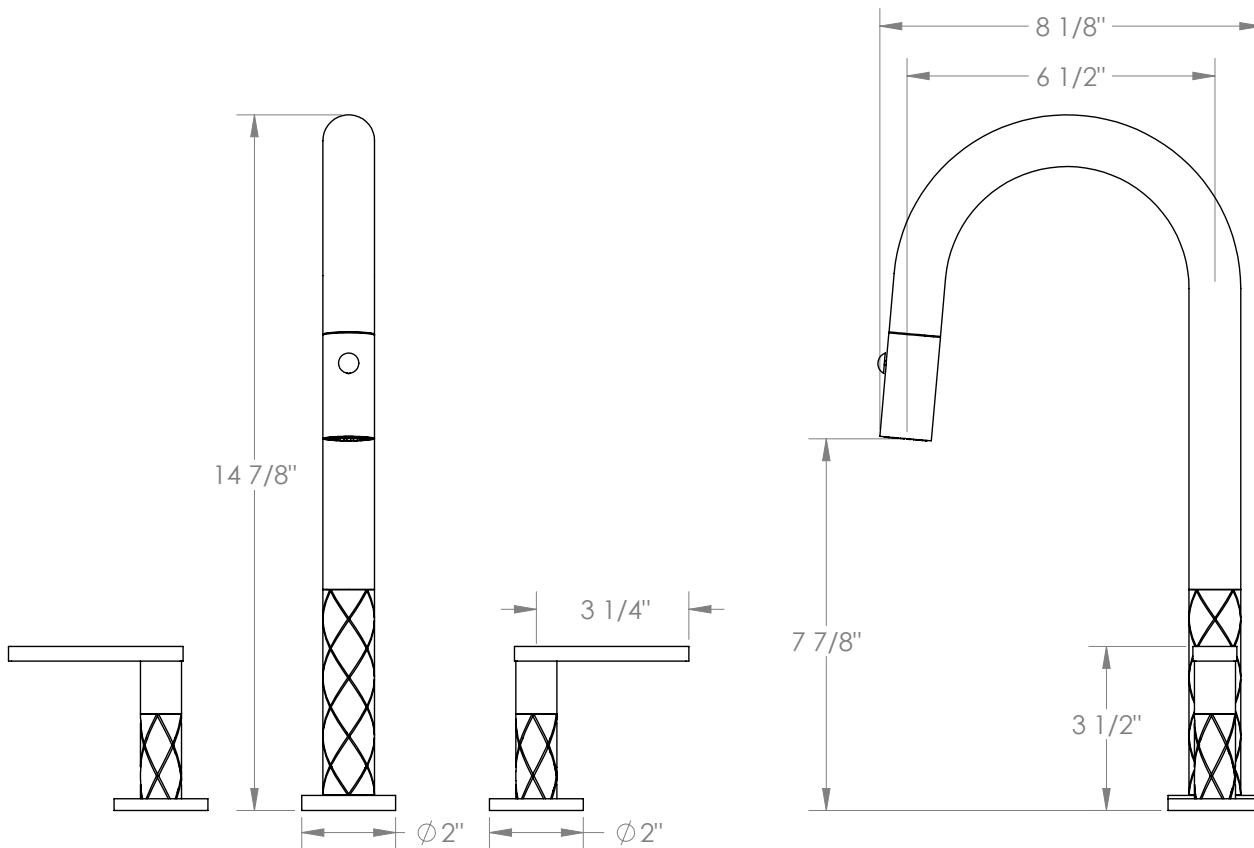

# WATERMARK

BROOKLYN, NEW YORK

*Lily*

**71-9PG4-LLD4**

Deck Mounted, Two Handle, Gooseneck Kitchen  
Prep Faucet with Pull Down Spray

- Pullout Hose Length: 14-16" (Final Length May Vary Depending on Spout Type)
- Fits Deck Up To 2-1/2" Thick
- Recommended Mounting Hole: 1-3/8"
- All Lead-Free Brass Construction
- Flow Rate: 1.75 GPM
- 1/4 Turn Ceramic Cartridge
- 2 Flow Patterns, Aerated and Spray, Controlled By One Button
- 360° Rotating Spout with Magnetic Docking for Spray
- Professional Installation Required

Available in all finishes shown on the [Watermark Designs website](https://www.watermarkdesigns.com)

Meets the applicable requirements of ASME A112.18.1-2005/CSA B125.1-05, entitled "Plumbing Supply Fittings".

Watermark Designs reserves the right to make revisions without notice to produce specifications. All product dimensions are nominal.

09/2023

350 Dewitt Ave. Brooklyn, NY 11207 USA | T: 1 718 257 2800 | F: 1 718 257 2144 | [customerservice@watermark-designs.com](mailto:customerservice@watermark-designs.com)