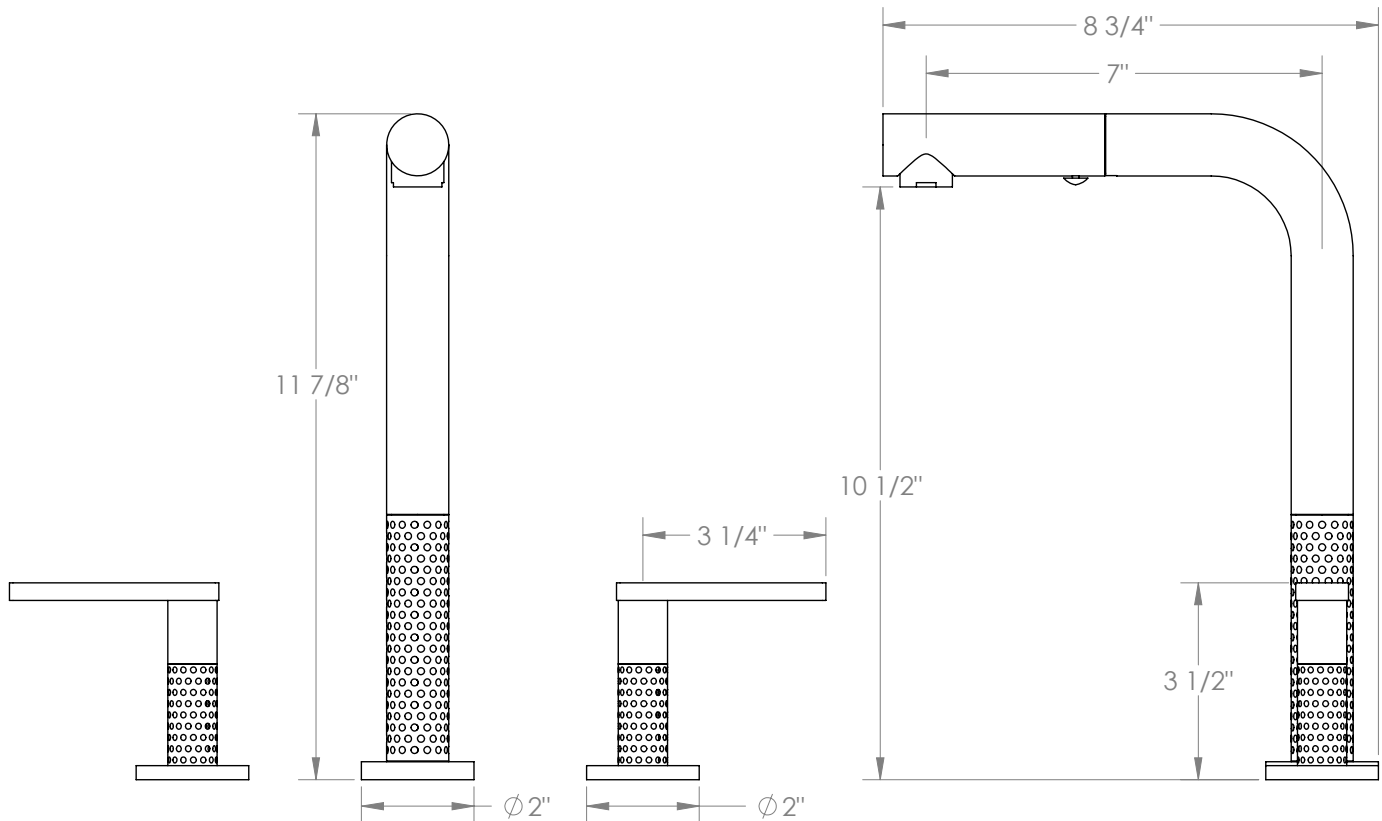

WATERMARK

BROOKLYN, NEW YORK

Lily
71-9P3-LLP5
Deck Mounted, Two Handle, Kitchen Prep Faucet
with Pull Out Spray

- Pullout Hose Length: 14-16" (Final Length May Vary Depending on Spout Type)
- Fits Deck Up To 2-1/2" Thick
- Recommended Mounting Hole: 1-3/8"
- All Lead-Free Brass Construction
- Flow Rate: 1.75 GPM
- 1/4 Turn Ceramic Cartridge
- 2 Flow Patterns, Aerated and Spray, Controlled By One Button
- 360° Rotating Spout with Magnetic Docking for Spray
- Professional Installation Required

Available in all finishes shown on the [Watermark Designs website](#)

Meets the applicable requirements of ASME A112.18.1-2005/CSA B125.1-05, entitled "Plumbing Supply Fittings".

Watermark Designs reserves the right to make revisions without notice to produce specifications. All product dimensions are nominal.