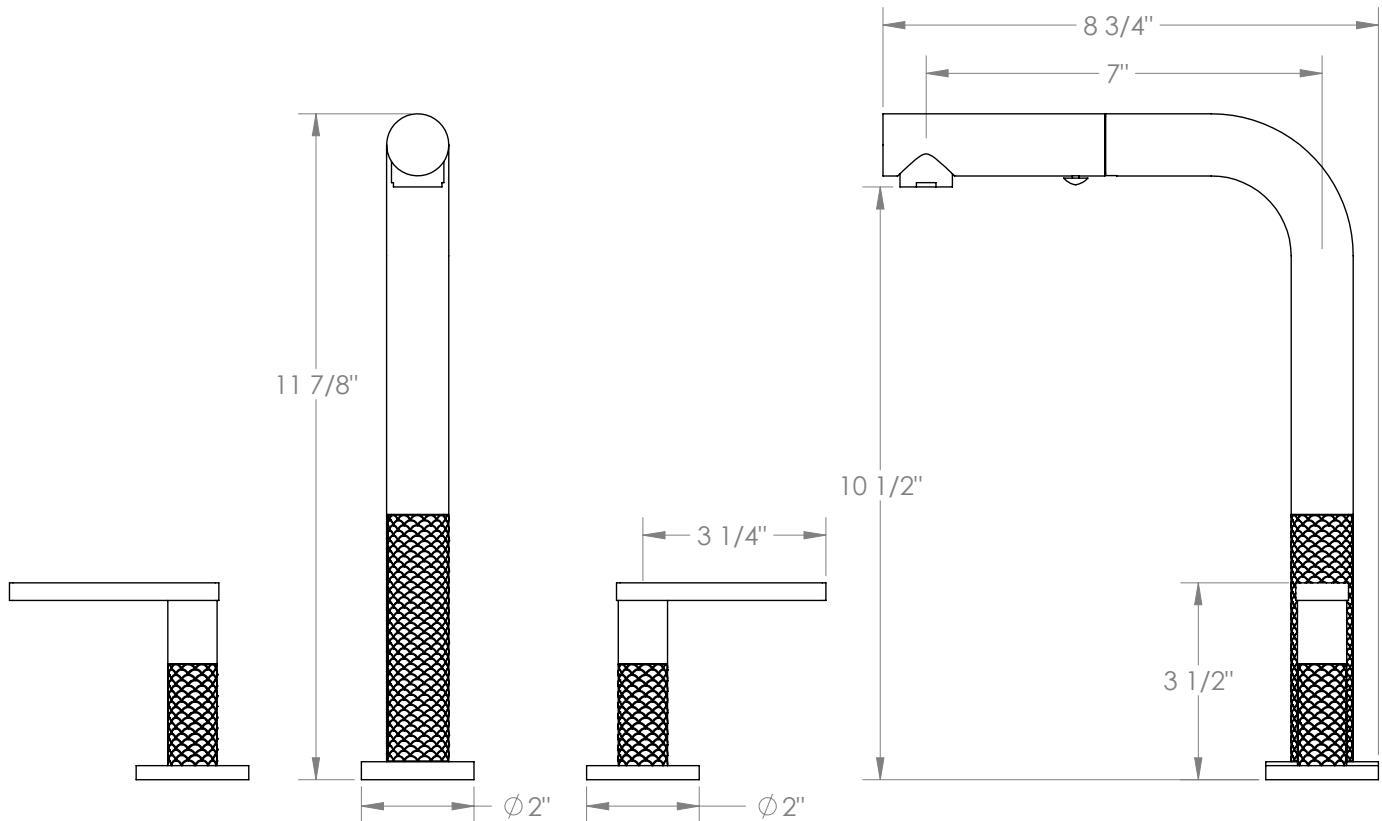

# WATERMARK

BROOKLYN, NEW YORK

*Lily*  
**71-9P3-LLO6**  
Deck Mounted, Two Handle, Kitchen Prep Faucet  
with Pull Out Spray

- Pullout Hose Length: 14-16" (Final Length May Vary Depending on Spout Type)
- Fits Deck Up To 2-1/2" Thick
- Recommended Mounting Hole: 1-3/8"
- All Lead-Free Brass Construction
- Flow Rate: 1.75 GPM
- 1/4 Turn Ceramic Cartridge
- 2 Flow Patterns, Aerated and Spray, Controlled By One Button
- 360° Rotating Spout with Magnetic Docking for Spray
- Professional Installation Required

Available in all finishes shown on the [Watermark Designs website](https://www.watermark-designs.com)

Meets the applicable requirements of ASME A112.18.1-2005/CSA B125.1-05, entitled "Plumbing Supply Fittings".

Watermark Designs reserves the right to make revisions without notice to produce specifications. All product dimensions are nominal.

09/2023

350 Dewitt Ave. Brooklyn, NY 11207 USA | T: 1 718 257 2800 | F: 1 718 257 2144 | [customerservice@watermark-designs.com](mailto:customerservice@watermark-designs.com)