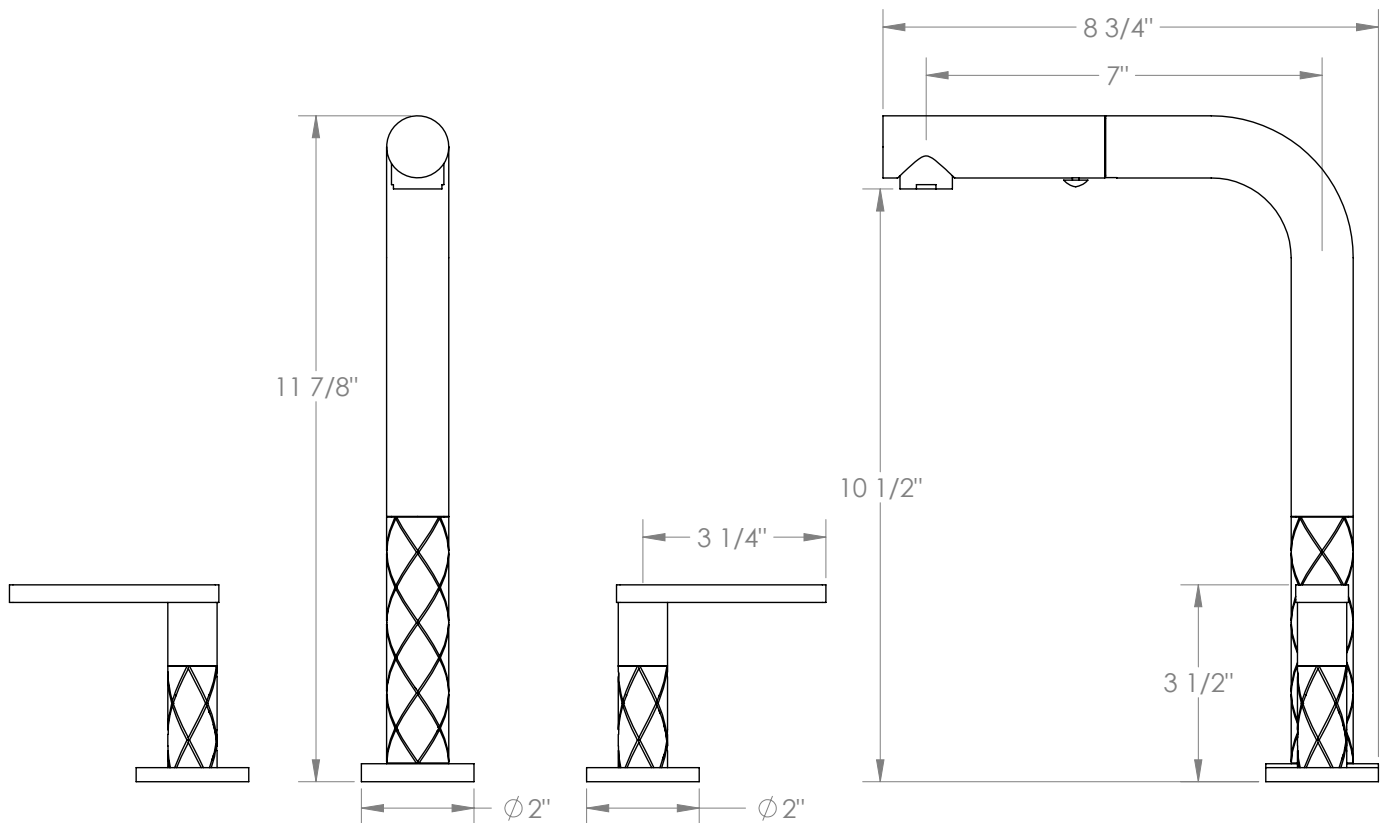

WATERMARK

BROOKLYN, NEW YORK

Available in all finishes shown on the [Watermark Designs website](https://www.watermark-designs.com)

Lily

71-9P3-LLD4

Deck Mounted, Two Handle, Kitchen Prep Faucet with Pull Out Spray

- Pullout Hose Length: 14-16" (Final Length May Vary Depending on Spout Type)
- Fits Deck Up To 2-1/2" Thick
- Recommended Mounting Hole: 1-3/8"
- All Lead-Free Brass Construction
- Flow Rate: 1.75 GPM
- 1/4 Turn Ceramic Cartridge
- 2 Flow Patterns, Aerated and Spray, Controlled By One Button
- 360° Rotating Spout with Magnetic Docking for Spray
- Professional Installation Required

Meets the applicable requirements of ASME A112.18.1-2005/CSA B125.1-05, entitled "Plumbing Supply Fittings".

Watermark Designs reserves the right to make revisions without notice to produce specifications. All product dimensions are nominal.