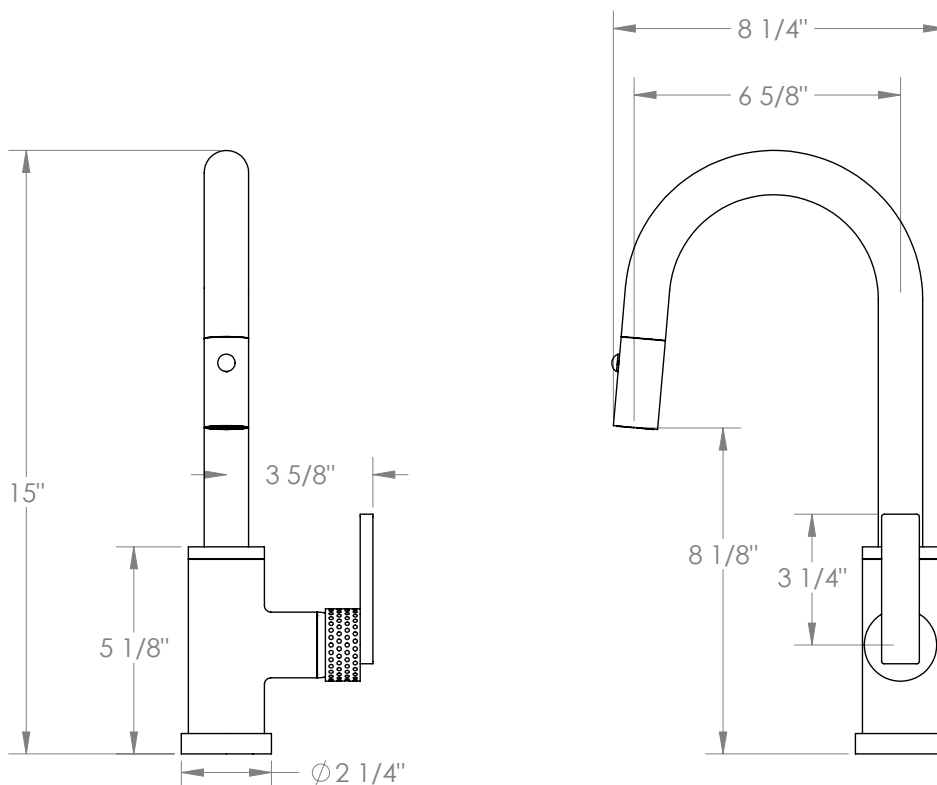

WATERMARK

BROOKLYN, NEW YORK

Lily

71-9.3PG2-LLP5

Deck Mounted, Gooseneck, Monoblock Kitchen
Prep Faucet with Pull Down Spray

- Pullout Hose Length: 14-16" (Final Length May Vary Depending on Spout Type)
- Fits Deck Up To 1-1/2" Thick
- Recommended Mounting Hole: 1-3/8"
- All Lead-Free Brass Construction
- Flow Rate: 1.75 GPM
- Ceramic Mixing Cartridge
- 2 Flow Patterns, Aerated and Spray, Controlled By One Button
- 360° Rotating Spout with Magnetic Docking for Spray
- Professional Installation Required

Available in all finishes shown on the [Watermark Designs website](#)

Meets the applicable requirements of ASME A112.18.1-2005/CSA B125.1-05, entitled "Plumbing Supply Fittings".

Watermark Designs reserves the right to make revisions without notice to produce specifications. All product dimensions are nominal.