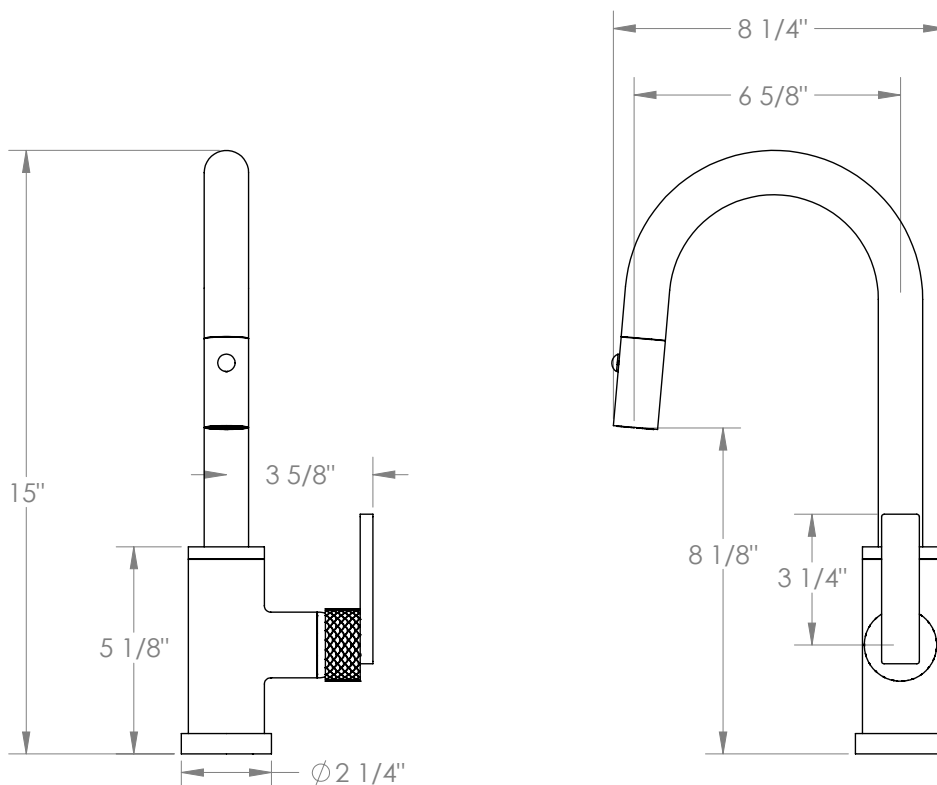

# WATERMARK

BROOKLYN, NEW YORK

*Lily*

**71-9.3PG2-LLO6**

Deck Mounted, Gooseneck, Monoblock Kitchen  
Prep Faucet with Pull Down Spray

- Pullout Hose Length: 14-16" (Final Length May Vary Depending on Spout Type)
- Fits Deck Up To 1-1/2" Thick
- Recommended Mounting Hole: 1-3/8"
- All Lead-Free Brass Construction
- Flow Rate: 1.75 GPM
- Ceramic Mixing Cartridge
- 2 Flow Patterns, Aerated and Spray, Controlled By One Button
- 360° Rotating Spout with Magnetic Docking for Spray
- Professional Installation Required

Available in all finishes shown on the [Watermark Designs website](https://www.watermark-designs.com)

Meets the applicable requirements of ASME A112.18.1-2005/CSA B125.1-05, entitled "Plumbing Supply Fittings".

Watermark Designs reserves the right to make revisions without notice to produce specifications. All product dimensions are nominal.

09/2023

350 Dewitt Ave. Brooklyn, NY 11207 USA | T: 1 718 257 2800 | F: 1 718 257 2144 | [customerservice@watermark-designs.com](mailto:customerservice@watermark-designs.com)