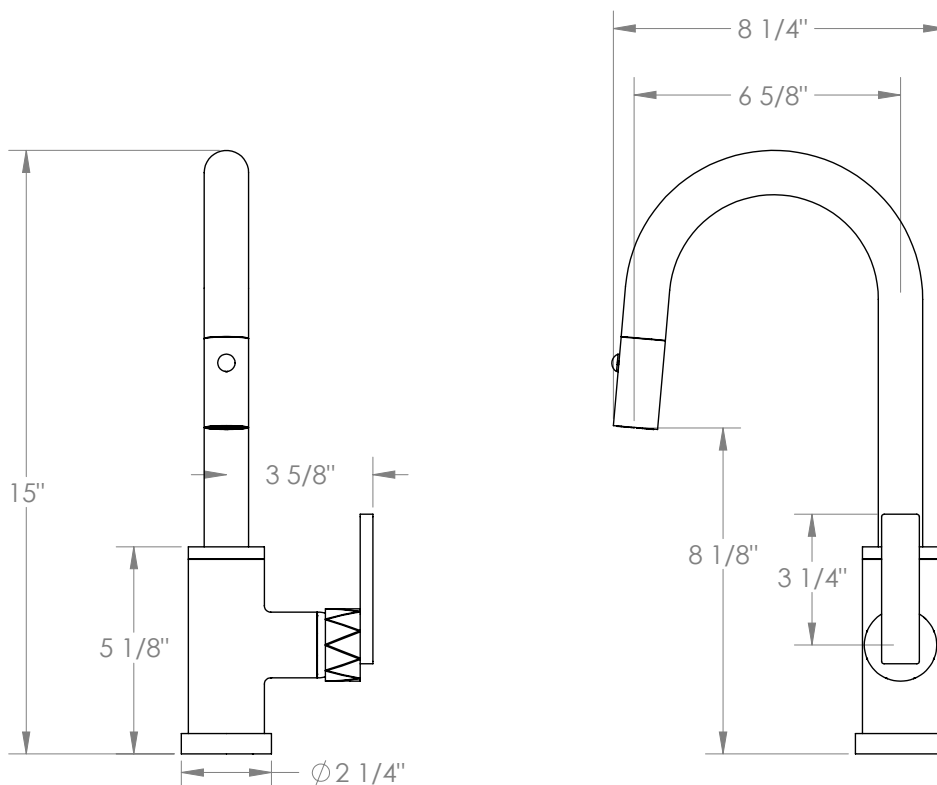

# WATERMARK

BROOKLYN, NEW YORK

*Lily*

**71-9.3PG2-LLD4**

Deck Mounted, Gooseneck, Monoblock Kitchen  
Prep Faucet with Pull Down Spray

- Pullout Hose Length: 14-16" (Final Length May Vary Depending on Spout Type)
- Fits Deck Up To 1-1/2" Thick
- Recommended Mounting Hole: 1-3/8"
- All Lead-Free Brass Construction
- Flow Rate: 1.75 GPM
- Ceramic Mixing Cartridge
- 2 Flow Patterns, Aerated and Spray, Controlled By One Button
- 360° Rotating Spout with Magnetic Docking for Spray
- Professional Installation Required

Available in all finishes shown on the [Watermark Designs website](https://www.watermark-designs.com)

Meets the applicable requirements of ASME A112.18.1-2005/CSA B125.1-05, entitled "Plumbing Supply Fittings".

Watermark Designs reserves the right to make revisions without notice to produce specifications. All product dimensions are nominal.

09/2023

350 Dewitt Ave. Brooklyn, NY 11207 USA | T: 1 718 257 2800 | F: 1 718 257 2144 | [customerservice@watermark-designs.com](mailto:customerservice@watermark-designs.com)