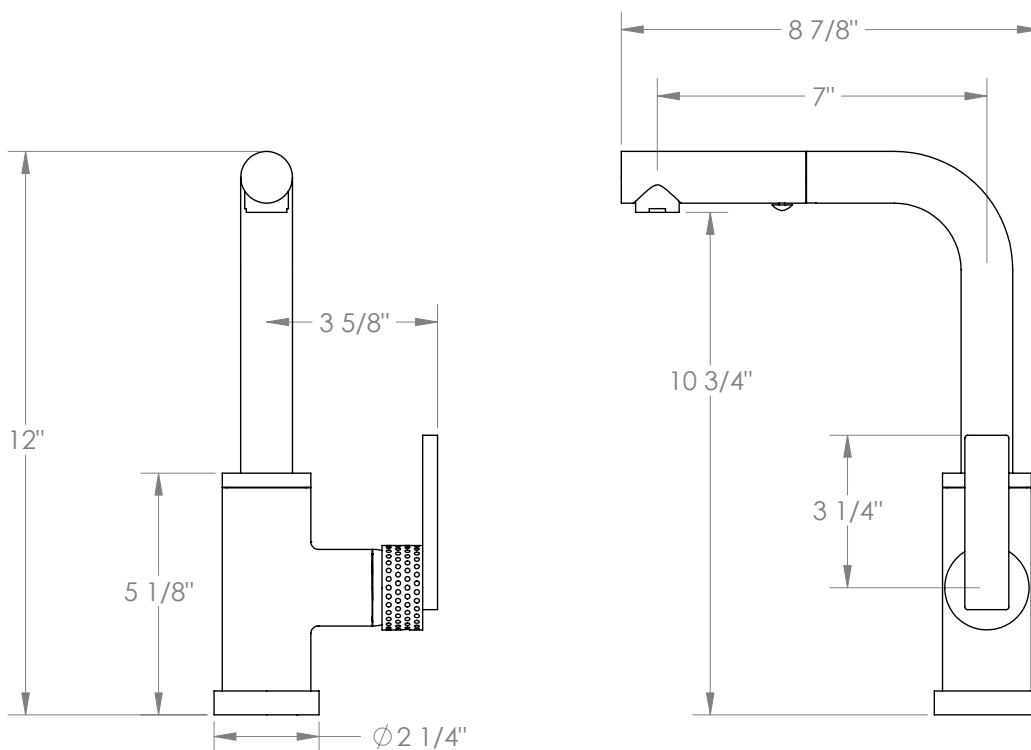

# WATERMARK

BROOKLYN, NEW YORK

*Lily*

**71-9.3P1-LLP5**

Deck Mounted, Monoblock, Kitchen Prep Faucet  
with Pull Out Spray

- Pullout Hose Length: 14-16" (Final Length May Vary Depending on Spout Type)
- Fits Deck Up To 1-1/2" Thick
- Recommended Mounting Hole: 1-3/8"
- All Lead-Free Brass Construction
- Flow Rate: 1.75 GPM
- Ceramic Mixing Cartridge
- 2 Flow Patterns, Aerated and Spray, Controlled By One Button
- 360° Rotating Spout with Magnetic Docking for Spray
- Professional Installation Required

Available in all finishes shown on the [Watermark Designs website](https://www.watermark-designs.com)

Meets the applicable requirements of ASME A112.18.1-2005/CSA B125.1-05, entitled "Plumbing Supply Fittings".

Watermark Designs reserves the right to make revisions without notice to produce specifications. All product dimensions are nominal.

09/2023

350 Dewitt Ave. Brooklyn, NY 11207 USA | T: 1 718 257 2800 | F: 1 718 257 2144 | [customerservice@watermark-designs.com](mailto:customerservice@watermark-designs.com)