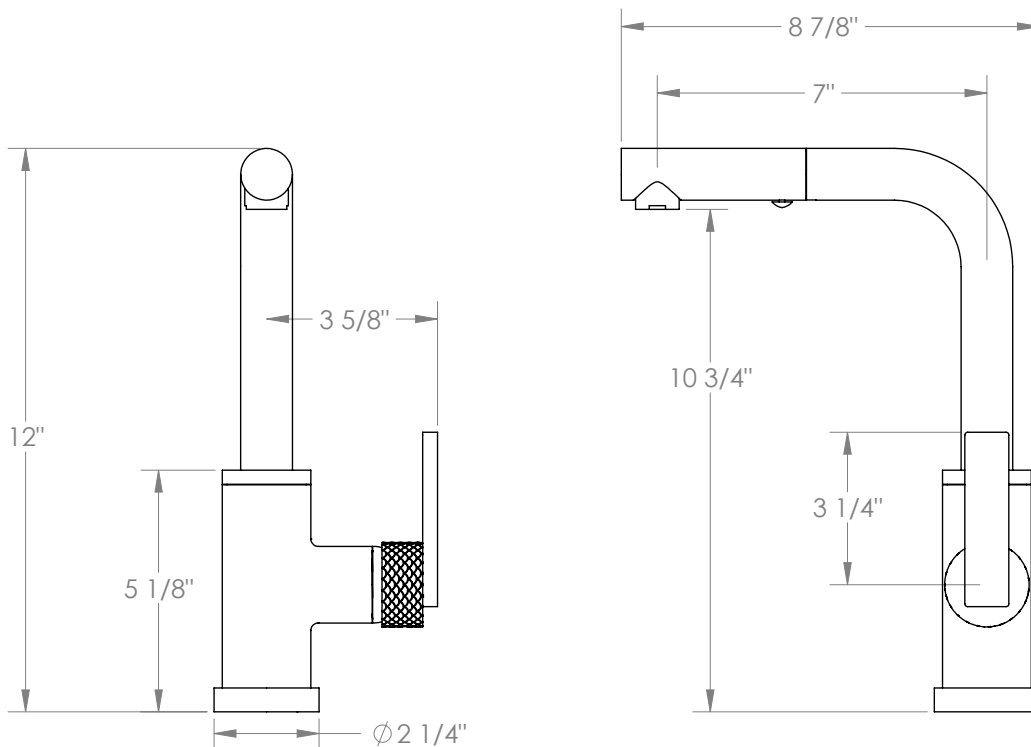

WATERMARK

BROOKLYN, NEW YORK

Lily

71-9.3P1-LLO6

Deck Mounted, Monoblock, Kitchen Prep Faucet
with Pull Out Spray

- Pullout Hose Length: 14-16" (Final Length May Vary Depending on Spout Type)
- Fits Deck Up To 1-1/2" Thick
- Recommended Mounting Hole: 1-3/8"
- All Lead-Free Brass Construction
- Flow Rate: 1.75 GPM
- Ceramic Mixing Cartridge
- 2 Flow Patterns, Aerated and Spray, Controlled By One Button
- 360° Rotating Spout with Magnetic Docking for Spray
- Professional Installation Required

Available in all finishes shown on the [Watermark Designs website](https://www.watermark-designs.com)

Meets the applicable requirements of ASME A112.18.1-2005/CSA B125.1-05, entitled "Plumbing Supply Fittings".

Watermark Designs reserves the right to make revisions without notice to produce specifications. All product dimensions are nominal.

09/2023

350 Dewitt Ave. Brooklyn, NY 11207 USA | T: 1 718 257 2800 | F: 1 718 257 2144 | customerservice@watermark-designs.com