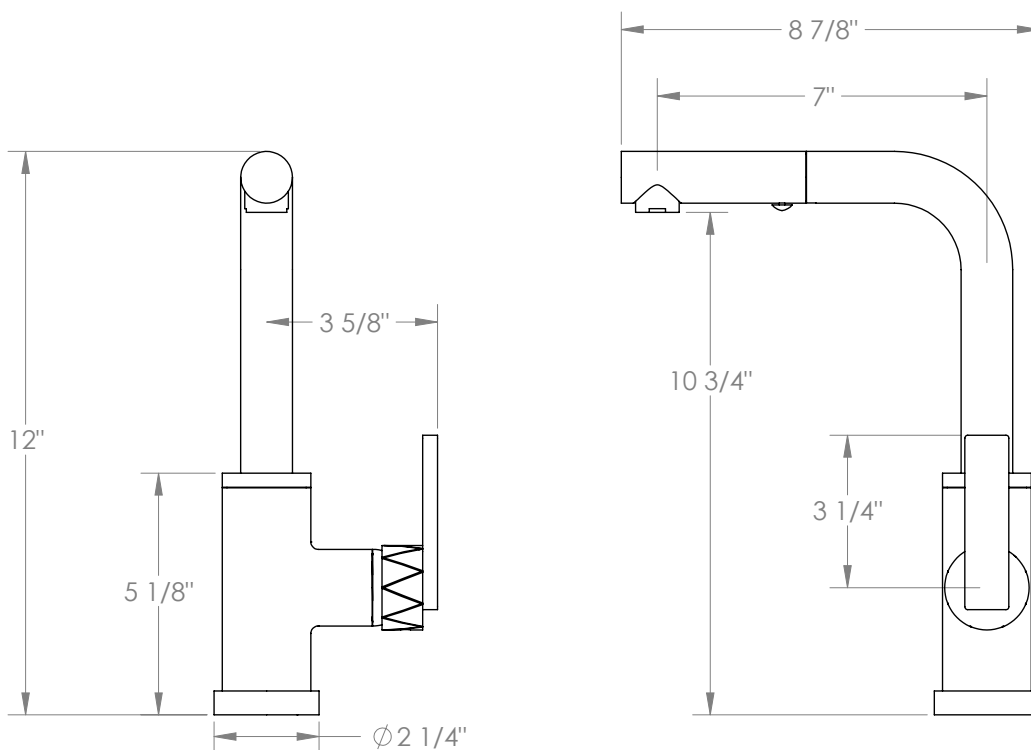

WATERMARK

BROOKLYN, NEW YORK

Lily

71-9.3P1-LLD4

Deck Mounted, Monoblock, Kitchen Prep Faucet
with Pull Out Spray

- Pullout Hose Length: 14-16" (Final Length May Vary Depending on Spout Type)
- Fits Deck Up To 1-1/2" Thick
- Recommended Mounting Hole: 1-3/8"
- All Lead-Free Brass Construction
- Flow Rate: 1.75 GPM
- Ceramic Mixing Cartridge
- 2 Flow Patterns, Aerated and Spray, Controlled By One Button
- 360° Rotating Spout with Magnetic Docking for Spray
- Professional Installation Required

Available in all finishes shown on the [Watermark Designs website](#)

Meets the applicable requirements of ASME A112.18.1-2005/CSA B125.1-05, entitled "Plumbing Supply Fittings".

Watermark Designs reserves the right to make revisions without notice to produce specifications. All product dimensions are nominal.