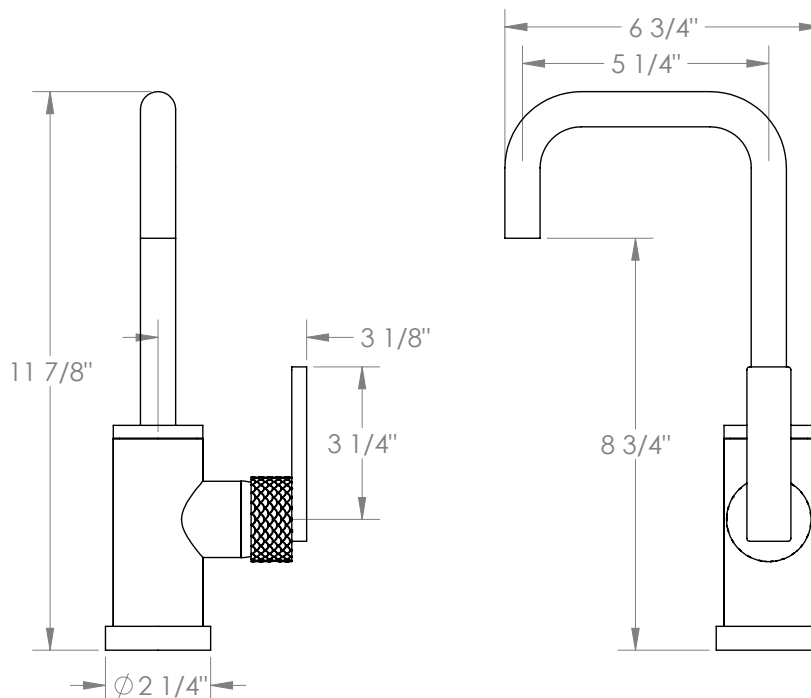

WATERMARK

BROOKLYN, NEW YORK

Lily
71-9.3-LLO6

Deck Mounted, Monoblock Kitchen Prep Faucet

- Fits Deck Up To 1-1/2" Thick
- Recommended Mounting Hole: 1-3/8"
- All Lead-Free Brass Construction
- Flow Rate: 1.75 GPM
- Ceramic Mixing Cartridge
- 360° Rotating Spout
- Professional Installation Required

Available in all finishes shown on the [Watermark Designs website](#)

Meets the applicable requirements of ASME A112.18.1-2005/CSA B125.1-05, entitled "Plumbing Supply Fittings".

Watermark Designs reserves the right to make revisions without notice to produce specifications. All product dimensions are nominal.