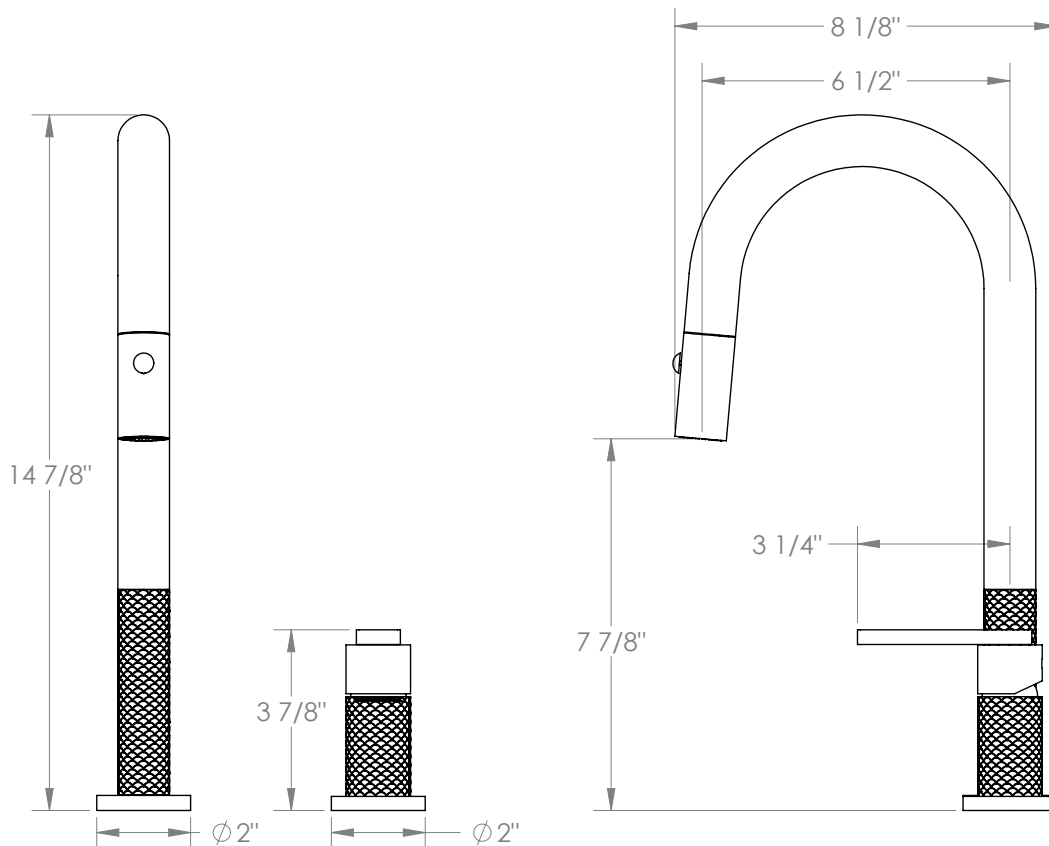

WATERMARK

BROOKLYN, NEW YORK

Lily

71-9.1.3PG2-LLO6V

Deck Mounted, Single Handle, Gooseneck
Kitchen Prep Faucet with Pull Down Spray

- Pullout Hose Length: 14-16" (Final Length May Vary Depending on Spout Type)
- Fits Deck Up To 2-1/2" Thick
- Recommended Mounting Hole: 1-3/8"
- All Lead-Free Brass Construction
- Flow Rate: 1.75 GPM
- Ceramic Mixing Cartridge
- 2 Flow Patterns, Aerated and Spray, Controlled By One Button
- 360° Rotating Spout with Magnetic Docking for Spray
- Professional Installation Required

Available in all finishes shown on the [Watermark Designs website](#)

Meets the applicable requirements of ASME A112.18.1-2005/CSA B125.1-05, entitled "Plumbing Supply Fittings".

Watermark Designs reserves the right to make revisions without notice to produce specifications. All product dimensions are nominal.