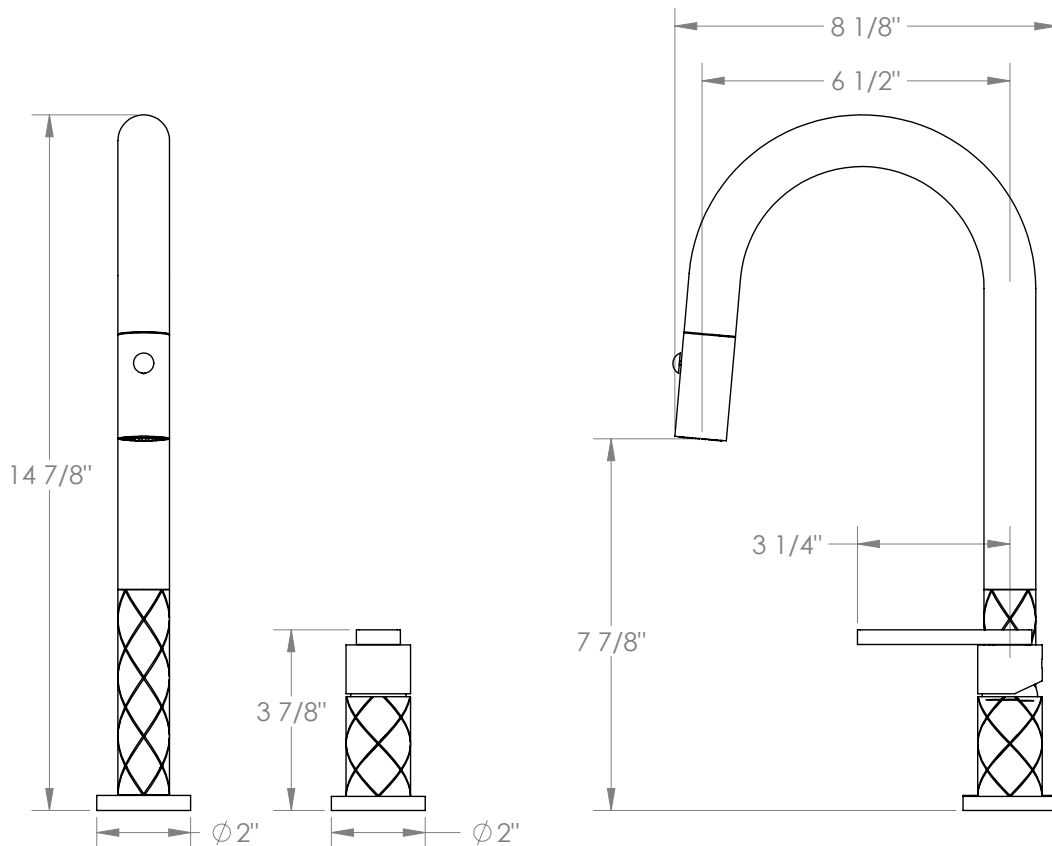

WATERMARK

BROOKLYN, NEW YORK

Lily

71-9.1.3PG2-LLD4V

Deck Mounted, Single Handle, Gooseneck
Kitchen Prep Faucet with Pull Down Spray

- Pullout Hose Length: 14-16" (Final Length May Vary Depending on Spout Type)
- Fits Deck Up To 2-1/2" Thick
- Recommended Mounting Hole: 1-3/8"
- All Lead-Free Brass Construction
- Flow Rate: 1.75 GPM
- Ceramic Mixing Cartridge
- 2 Flow Patterns, Aerated and Spray, Controlled By One Button
- 360° Rotating Spout with Magnetic Docking for Spray
- Professional Installation Required

Available in all finishes shown on the [Watermark Designs website](https://www.watermark-designs.com)

Meets the applicable requirements of ASME A112.18.1-2005/CSA B125.1-05, entitled "Plumbing Supply Fittings".

Watermark Designs reserves the right to make revisions without notice to produce specifications. All product dimensions are nominal.

09/2023

350 Dewitt Ave. Brooklyn, NY 11207 USA | T: 1 718 257 2800 | F: 1 718 257 2144 | customerservice@watermark-designs.com