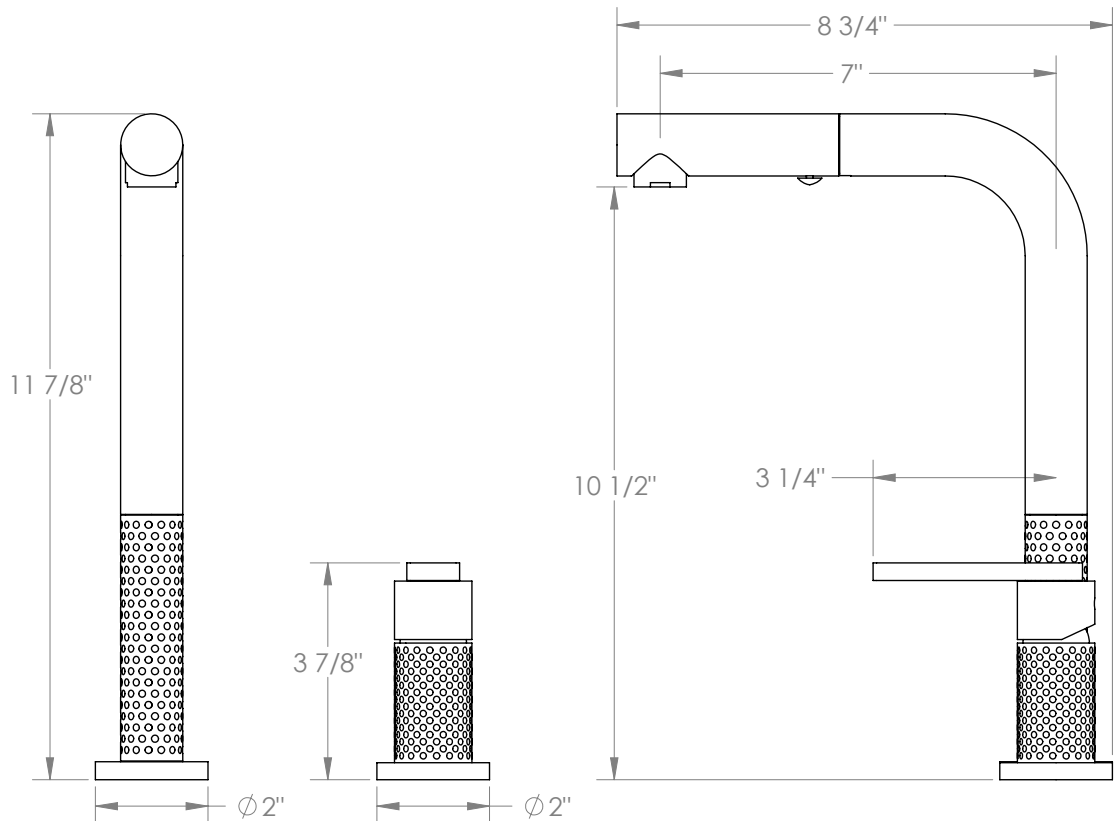

# WATERMARK

BROOKLYN, NEW YORK

Available in all finishes shown on the [Watermark Designs website](#)

*Lily*

**71-9.1.3P1-LLP5V**

Deck Mounted, Single Handle, Kitchen Prep  
Faucet with Pull Out Spray

- Pullout Hose Length: 14-16" (Final Length May Vary Depending on Spout Type)
- Fits Deck Up To 2-1/2" Thick
- Recommended Mounting Hole: 1-3/8"
- All Lead-Free Brass Construction
- Flow Rate: 1.75 GPM
- Ceramic Mixing Cartridge
- 2 Flow Patterns, Aerated and Spray, Controlled By One Button
- 360° Rotating Spout with Magnetic Docking for Spray
- Professional Installation Required

Meets the applicable requirements of ASME A112.18.1-2005/CSA B125.1-05, entitled "Plumbing Supply Fittings".

Watermark Designs reserves the right to make revisions without notice to produce specifications. All product dimensions are nominal.