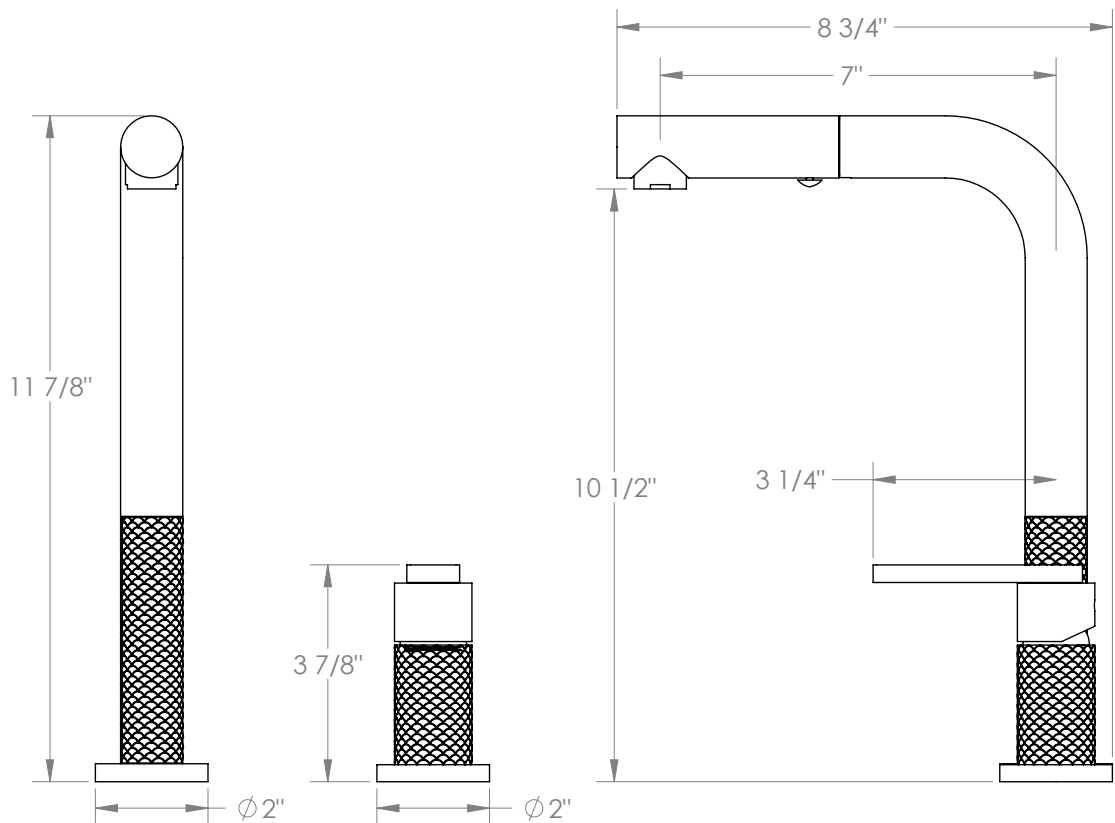

WATERMARK

BROOKLYN, NEW YORK

Available in all finishes shown on the [Watermark Designs website](https://www.watermarkdesigns.com)

Lily

71-9.1.3P1-LLO6V

Deck Mounted, Single Handle, Kitchen Prep
Faucet with Pull Out Spray

- Pullout Hose Length: 14-16" (Final Length May Vary Depending on Spout Type)
- Fits Deck Up To 2-1/2" Thick
- Recommended Mounting Hole: 1-3/8"
- All Lead-Free Brass Construction
- Flow Rate: 1.75 GPM
- Ceramic Mixing Cartridge
- 2 Flow Patterns, Aerated and Spray, Controlled By One Button
- 360° Rotating Spout with Magnetic Docking for Spray
- Professional Installation Required

Meets the applicable requirements of ASME A112.18.1-2005/CSA B125.1-05, entitled "Plumbing Supply Fittings".

Watermark Designs reserves the right to make revisions without notice to produce specifications. All product dimensions are nominal.