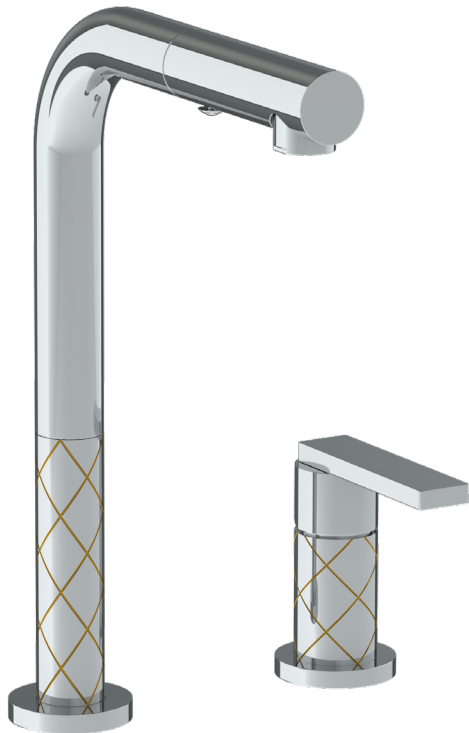

# WATERMARK

BROOKLYN, NEW YORK

Available in all finishes shown on the [Watermark Designs website](https://www.watermark-designs.com)

*Lily*

**71-9.1.3P1-LLD4V**

Deck Mounted, Single Handle, Kitchen Prep  
Faucet with Pull Out Spray

- Pullout Hose Length: 14-16" (Final Length May Vary Depending on Spout Type)
- Fits Deck Up To 2-1/2" Thick
- Recommended Mounting Hole: 1-3/8"
- All Lead-Free Brass Construction
- Flow Rate: 1.75 GPM
- Ceramic Mixing Cartridge
- 2 Flow Patterns, Aerated and Spray, Controlled By One Button
- 360° Rotating Spout with Magnetic Docking for Spray
- Professional Installation Required

Meets the applicable requirements of ASME A112.18.1-2005/CSA B125.1-05, entitled "Plumbing Supply Fittings".

Watermark Designs reserves the right to make revisions without notice to produce specifications. All product dimensions are nominal.