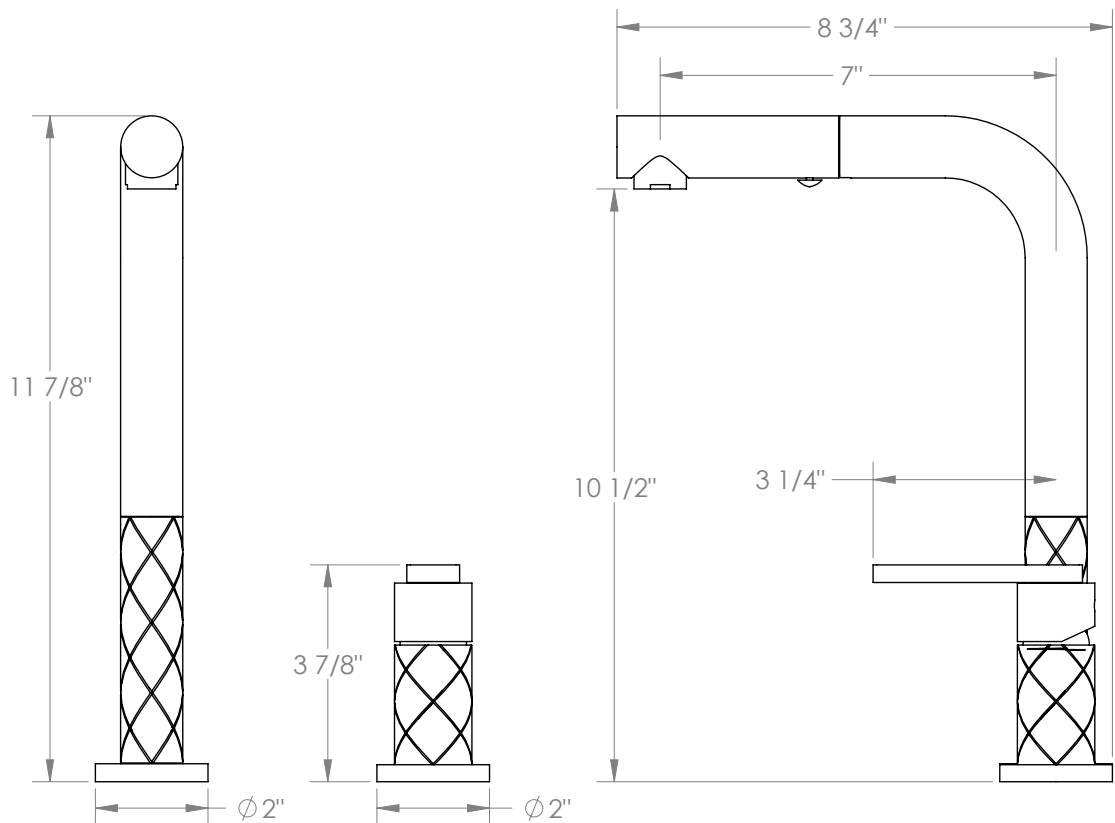

# WATERMARK

BROOKLYN, NEW YORK

Available in all finishes shown on the [Watermark Designs website](https://www.watermark-designs.com)

*Lily*

**71-9.1.3P1-LLD4V**

Deck Mounted, Single Handle, Kitchen Prep  
Faucet with Pull Out Spray

- Pullout Hose Length: 14-16" (Final Length May Vary Depending on Spout Type)
- Fits Deck Up To 2-1/2" Thick
- Recommended Mounting Hole: 1-3/8"
- All Lead-Free Brass Construction
- Flow Rate: 1.75 GPM
- Ceramic Mixing Cartridge
- 2 Flow Patterns, Aerated and Spray, Controlled By One Button
- 360° Rotating Spout with Magnetic Docking for Spray
- Professional Installation Required

Meets the applicable requirements of ASME A112.18.1-2005/CSA B125.1-05, entitled "Plumbing Supply Fittings".

Watermark Designs reserves the right to make revisions without notice to produce specifications. All product dimensions are nominal.