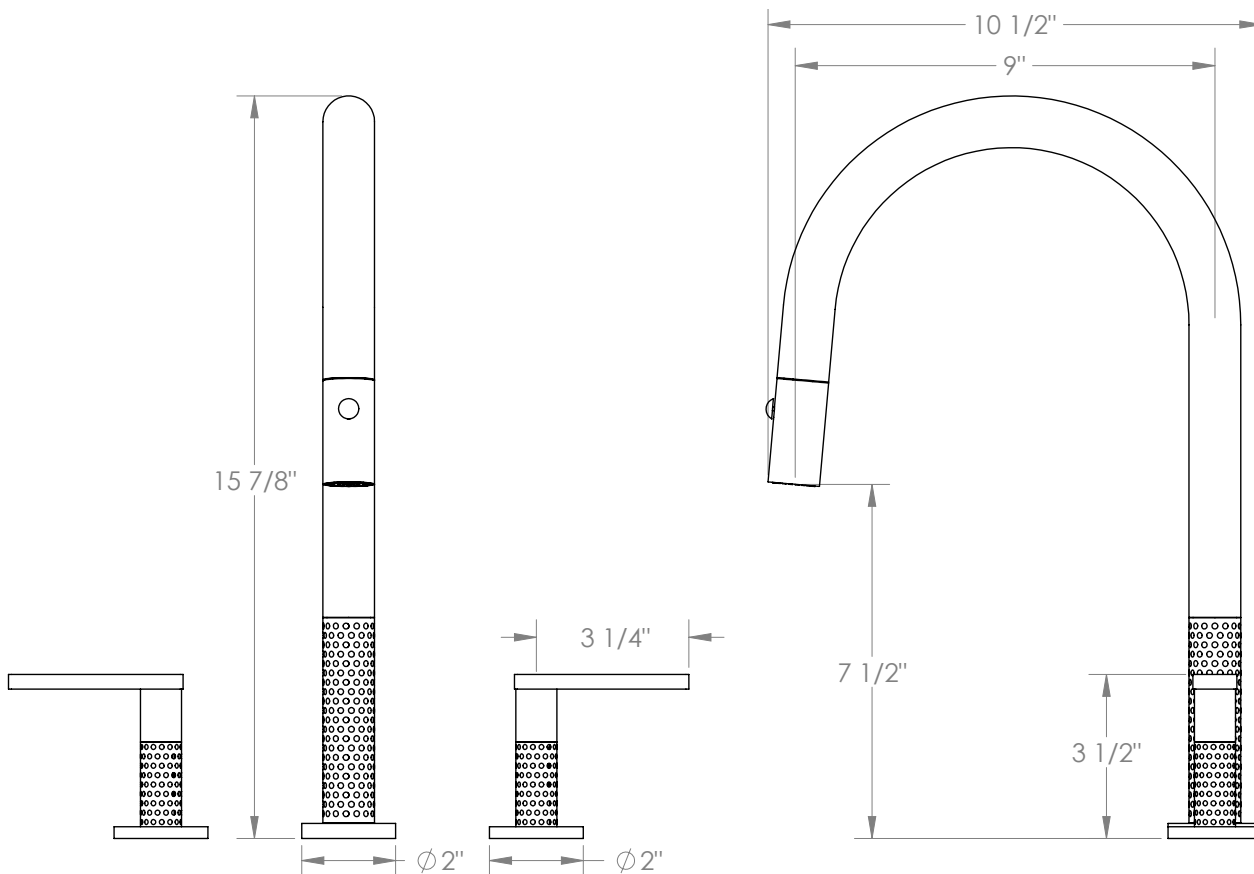

WATERMARK

BROOKLYN, NEW YORK

Lily

71-7PG2-LLP5

Deck Mounted, Two Handle, Gooseneck Faucet
with Pull Down Spray

- Pullout Hose Length: 14-16" (Final Length May Vary Depending on Spout Type)
- Fits Deck Up To 2-1/2" Thick
- Recommended Mounting Hole: 1-3/8"
- All Lead-Free Brass Construction
- Flow Rate: 1.75 GPM
- 1/4 Turn Ceramic Cartridge
- 2 Flow Patterns, Aerated and Spray, Controlled By One Button
- 360° Rotating Spout with Magnetic Docking for Spray
- Professional Installation Required

Available in all finishes shown on the [Watermark Designs website](https://www.watermark-designs.com)

Meets the applicable requirements of ASME A112.18.1-2005/CSA B125.1-05, entitled "Plumbing Supply Fittings".

Watermark Designs reserves the right to make revisions without notice to produce specifications. All product dimensions are nominal.

09/2023

350 Dewitt Ave. Brooklyn, NY 11207 USA | T: 1 718 257 2800 | F: 1 718 257 2144 | customerservice@watermark-designs.com