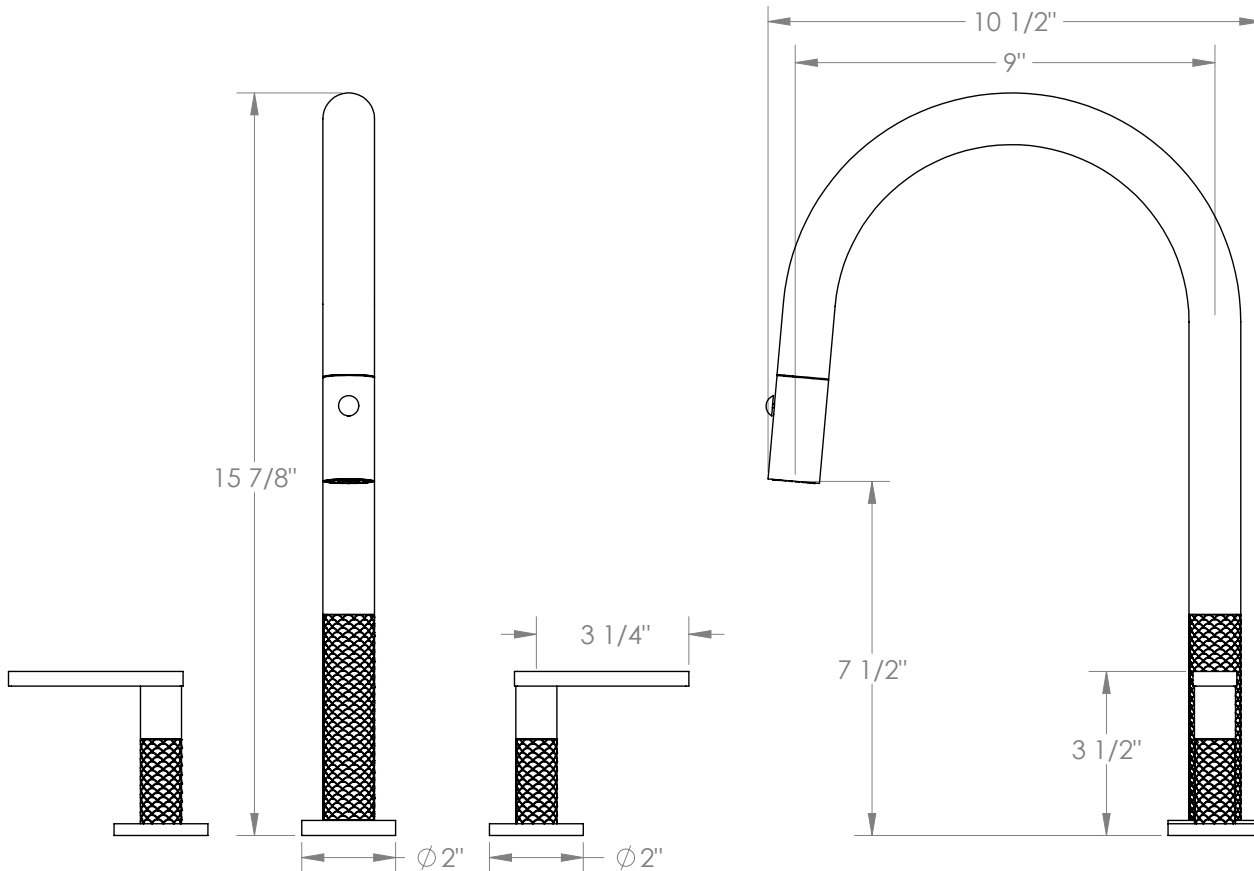

WATERMARK

BROOKLYN, NEW YORK

Lily

71-7PG2-LLO6

Deck Mounted, Two Handle, Gooseneck Faucet
with Pull Down Spray

- Pullout Hose Length: 14-16" (Final Length May Vary Depending on Spout Type)
- Fits Deck Up To 2-1/2" Thick
- Recommended Mounting Hole: 1-3/8"
- All Lead-Free Brass Construction
- Flow Rate: 1.75 GPM
- 1/4 Turn Ceramic Cartridge
- 2 Flow Patterns, Aerated and Spray, Controlled By One Button
- 360° Rotating Spout with Magnetic Docking for Spray
- Professional Installation Required

Available in all finishes shown on the [Watermark Designs website](https://www.watermark-designs.com)

Meets the applicable requirements of ASME A112.18.1-2005/CSA B125.1-05, entitled "Plumbing Supply Fittings".

Watermark Designs reserves the right to make revisions without notice to produce specifications. All product dimensions are nominal.

09/2023

350 Dewitt Ave. Brooklyn, NY 11207 USA | T: 1 718 257 2800 | F: 1 718 257 2144 | customerservice@watermark-designs.com