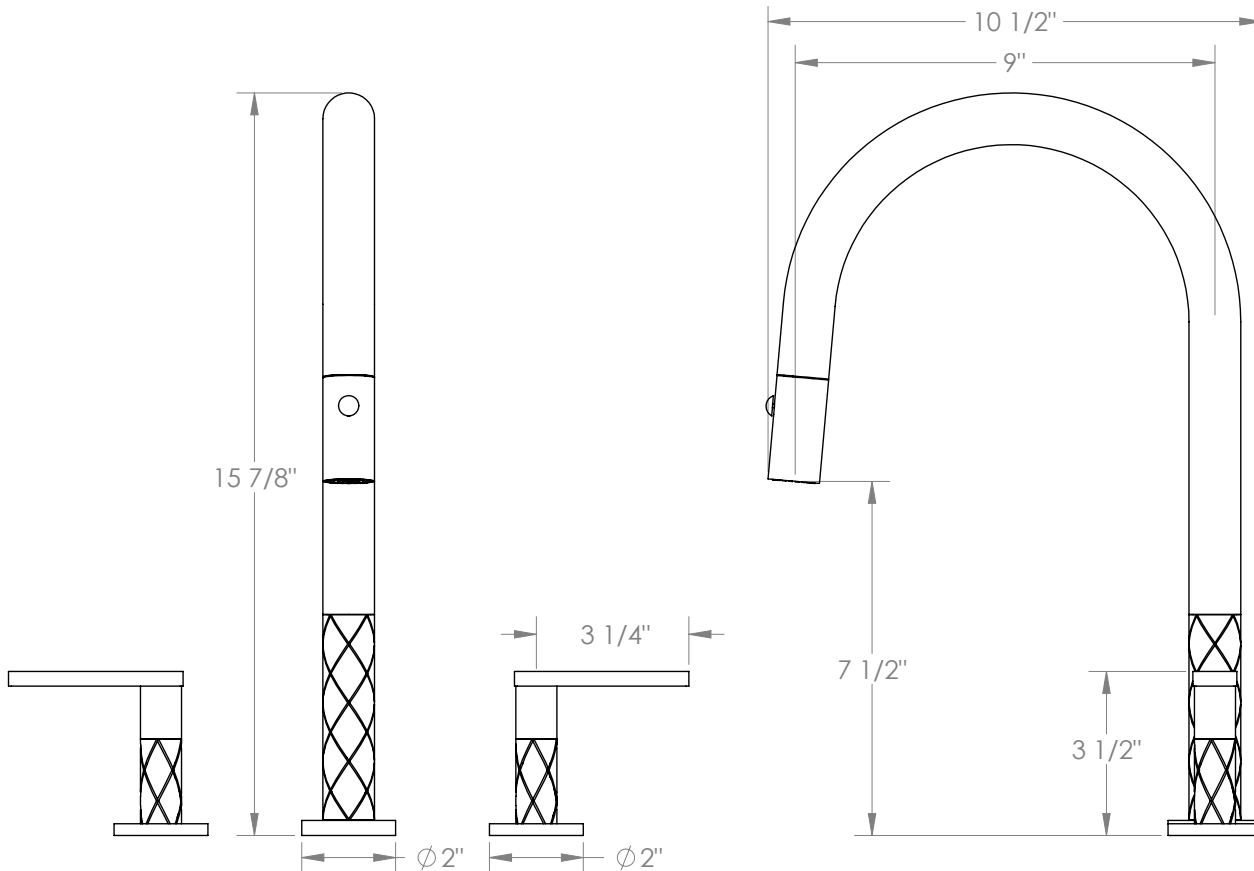

# WATERMARK

BROOKLYN, NEW YORK

*Lily*

**71-7PG2-LLD4**

Deck Mounted, Two Handle, Gooseneck Faucet  
with Pull Down Spray

- Pullout Hose Length: 14-16" (Final Length May Vary Depending on Spout Type)
- Fits Deck Up To 2-1/2" Thick
- Recommended Mounting Hole: 1-3/8"
- All Lead-Free Brass Construction
- Flow Rate: 1.75 GPM
- 1/4 Turn Ceramic Cartridge
- 2 Flow Patterns, Aerated and Spray, Controlled By One Button
- 360° Rotating Spout with Magnetic Docking for Spray
- Professional Installation Required

Available in all finishes shown on the [Watermark Designs website](https://www.watermark-designs.com)

Meets the applicable requirements of ASME A112.18.1-2005/CSA B125.1-05, entitled "Plumbing Supply Fittings".

Watermark Designs reserves the right to make revisions without notice to produce specifications. All product dimensions are nominal.

09/2023

350 Dewitt Ave. Brooklyn, NY 11207 USA | T: 1 718 257 2800 | F: 1 718 257 2144 | [customerservice@watermark-designs.com](mailto:customerservice@watermark-designs.com)