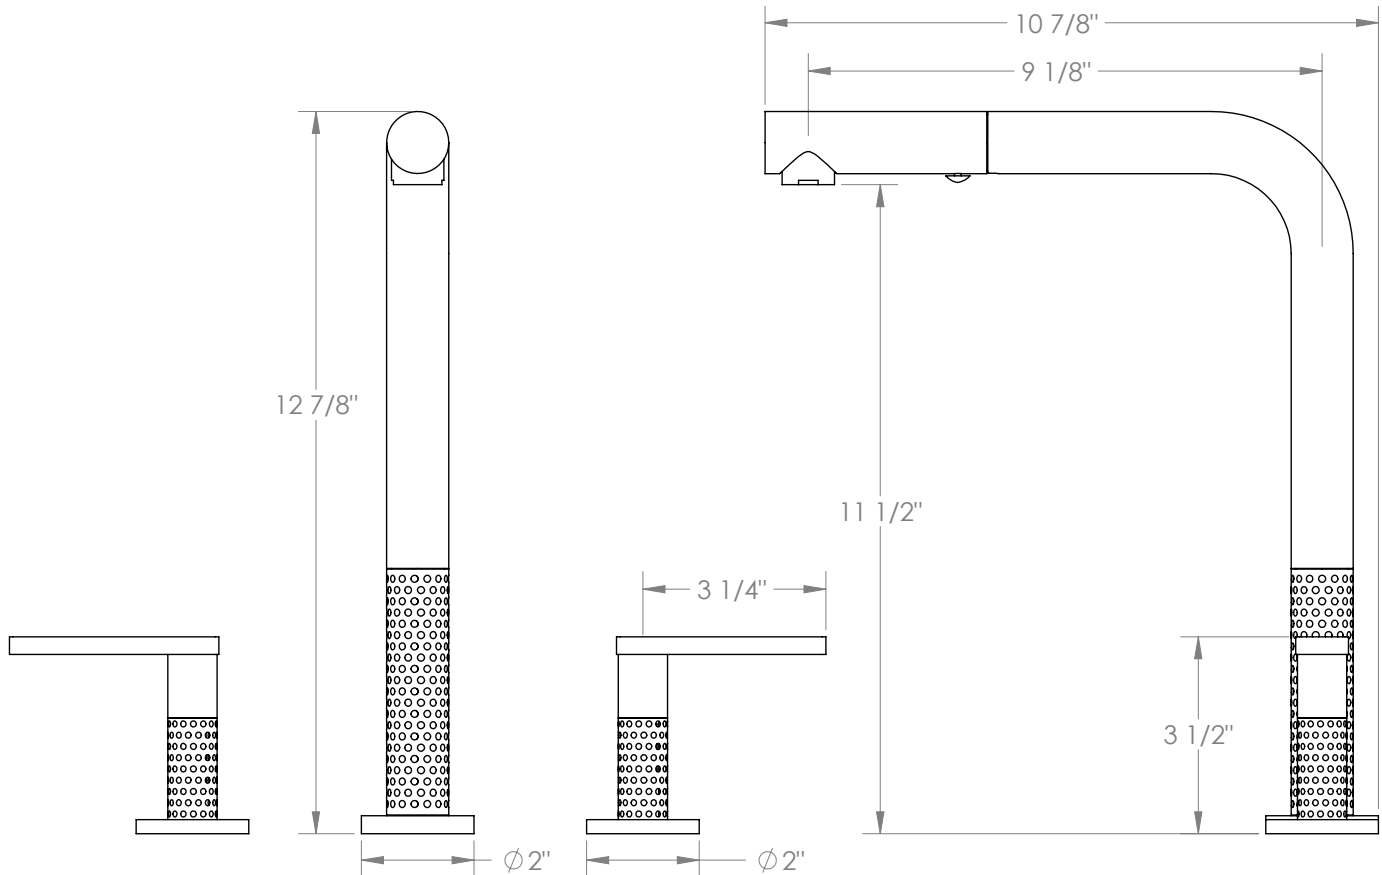

WATERMARK

BROOKLYN, NEW YORK

Lily
71-7P1-LLP5
Deck Mounted, Two Handle Faucet with Pull Out Spray

- Pullout Hose Length: 14-16" (Final Length May Vary Depending on Spout Type)
- Fits Deck Up To 2-1/2" Thick
- Recommended Mounting Hole: 1-3/8"
- All Lead-Free Brass Construction
- Flow Rate: 1.75 GPM
- 1/4 Turn Ceramic Cartridge
- 2 Flow Patterns, Aerated and Spray, Controlled By One Button
- 360° Rotating Spout with Magnetic Docking for Spray
- Professional Installation Required

Available in all finishes shown on the [Watermark Designs website](#)

C

Meets the applicable requirements of ASME A112.18.1-2005/CSA B125.1-05, entitled "Plumbing Supply Fittings".

Watermark Designs reserves the right to make revisions without notice to produce specifications. All product dimensions are nominal.