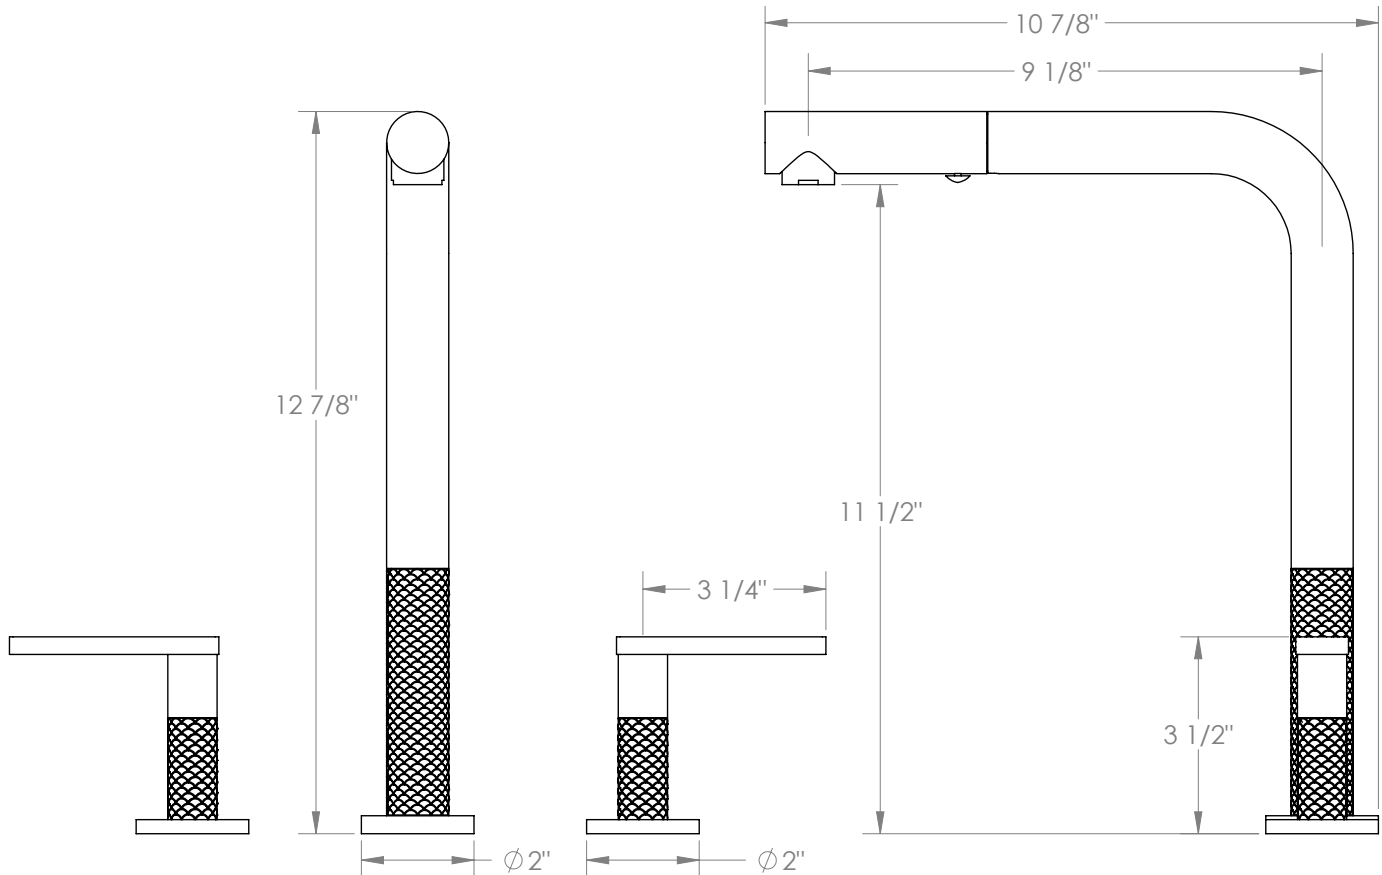

WATERMARK

BROOKLYN, NEW YORK

Lily 71-7P1-LLO6 Deck Mounted, Two Handle Faucet with Pull Out Spray

- Pullout Hose Length: 14-16" (Final Length May Vary Depending on Spout Type)
- Fits Deck Up To 2-1/2" Thick
- Recommended Mounting Hole: 1-3/8"
- All Lead-Free Brass Construction
- Flow Rate: 1.75 GPM
- 1/4 Turn Ceramic Cartridge
- 2 Flow Patterns, Aerated and Spray, Controlled By One Button
- 360° Rotating Spout with Magnetic Docking for Spray
- Professional Installation Required

Available in all finishes shown on the [Watermark Designs website](https://www.watermark-designs.com)

C

Meets the applicable requirements of ASME A112.18.1-2005/CSA B125.1-05, entitled "Plumbing Supply Fittings".

Watermark Designs reserves the right to make revisions without notice to produce specifications. All product dimensions are nominal.

09/2023

350 Dewitt Ave. Brooklyn, NY 11207 USA | T: 1 718 257 2800 | F: 1 718 257 2144 | customerservice@watermark-designs.com