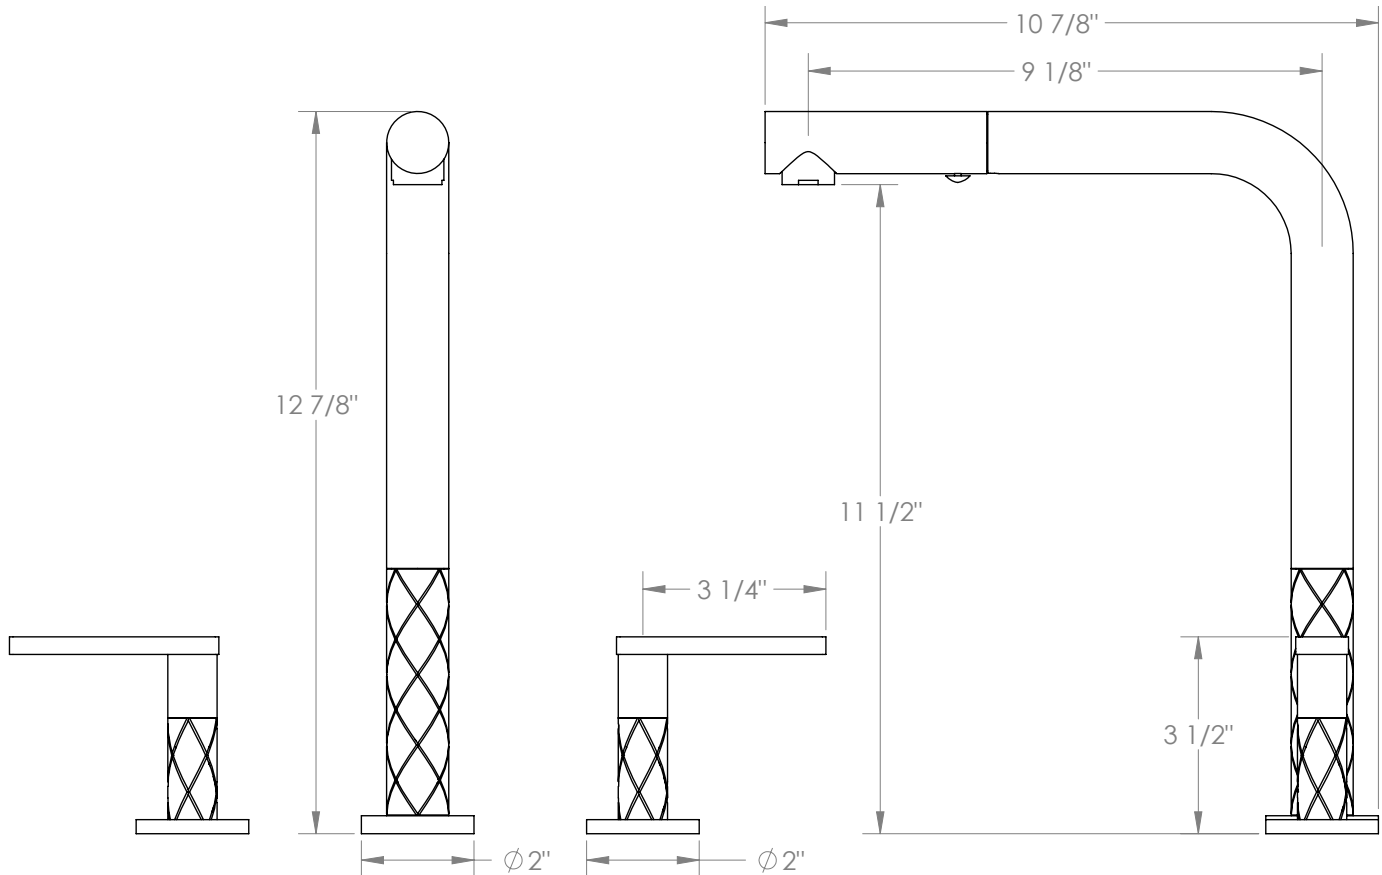

WATERMARK

BROOKLYN, NEW YORK

Lily
71-7P1-LLD4
Deck Mounted, Two Handle Faucet with Pull Out Spray

- Pullout Hose Length: 14-16" (Final Length May Vary Depending on Spout Type)
- Fits Deck Up To 2-1/2" Thick
- Recommended Mounting Hole: 1-3/8"
- All Lead-Free Brass Construction
- Flow Rate: 1.75 GPM
- 1/4 Turn Ceramic Cartridge
- 2 Flow Patterns, Aerated and Spray, Controlled By One Button
- 360° Rotating Spout with Magnetic Docking for Spray
- Professional Installation Required

Available in all finishes shown on the [Watermark Designs website](https://www.watermark-designs.com)

Meets the applicable requirements of ASME A112.18.1-2005/CSA B125.1-05, entitled "Plumbing Supply Fittings".

Watermark Designs reserves the right to make revisions without notice to produce specifications. All product dimensions are nominal.

09/2023

350 Dewitt Ave. Brooklyn, NY 11207 USA | T: 1 718 257 2800 | F: 1 718 257 2144 | customerservice@watermark-designs.com