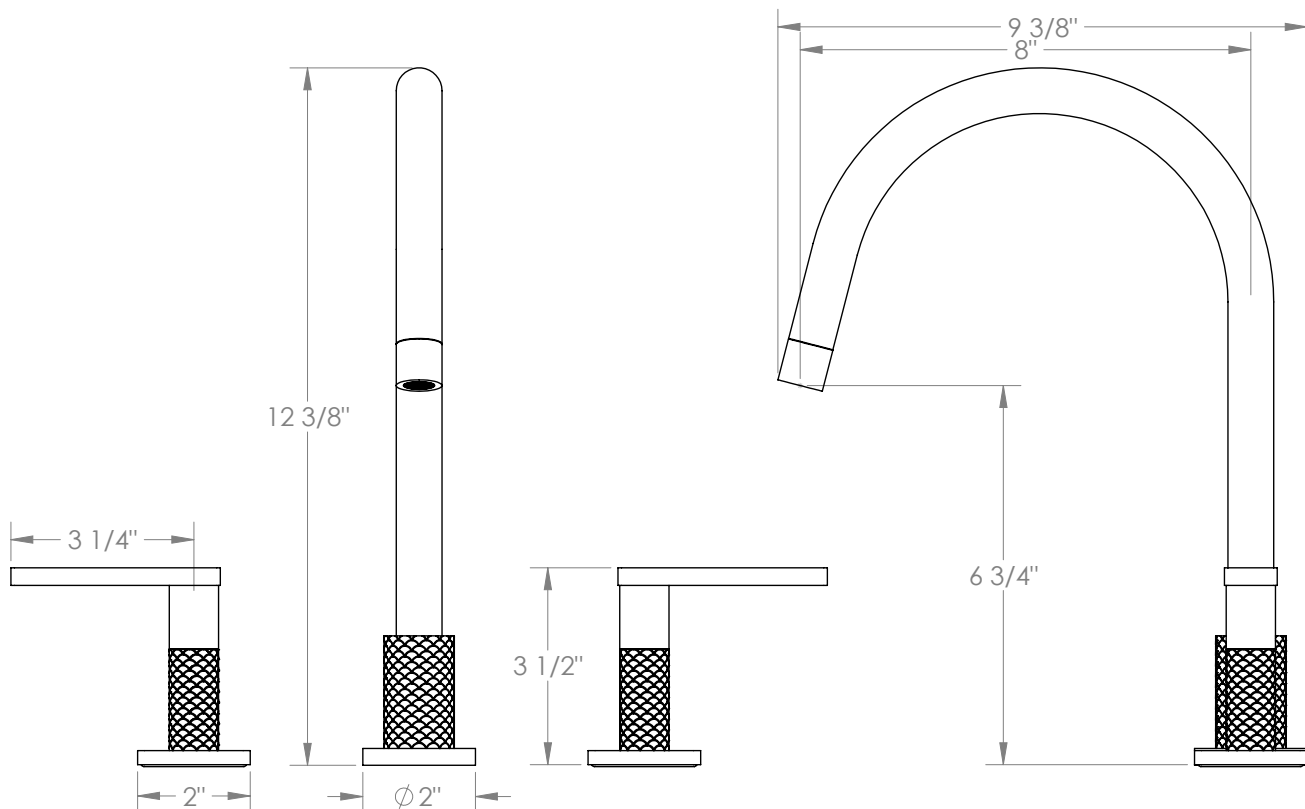

WATERMARK

BROOKLYN, NEW YORK

Lily
71-7G-LLO6

Deck Mounted, Two Handle, Gooseneck Faucet

- Fits Deck Up To 3" Thick
- Recommended Mounting Hole: 1-3/8"
- All Lead-Free Brass Construction
- Flow Rate: 1.75 GPM
- 1/4 Turn Ceramic Cartridge
- 360° Rotating Spout
- Professional Installation Required

Available in all finishes shown on the [Watermark Designs website](#)

Meets the applicable requirements of ASME A112.18.1-2005/CSA B125.1-05, entitled "Plumbing Supply Fittings".

Watermark Designs reserves the right to make revisions without notice to produce specifications. All product dimensions are nominal.