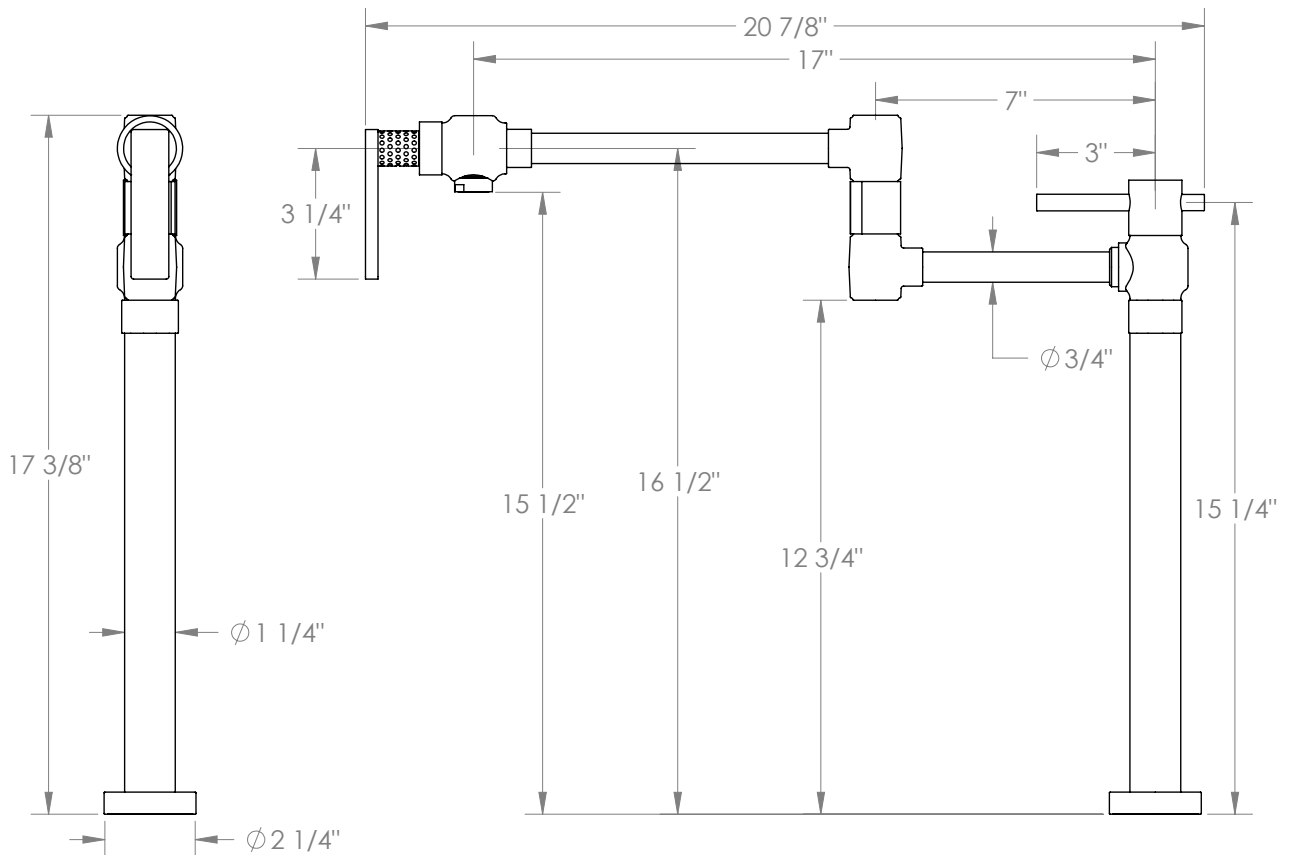

WATERMARK

BROOKLYN, NEW YORK

Lily

71-7.9-LLP5

Deck Mounted Pot Filler

- 1/2"-14 NPS Male Connection at Bottom
- Recommended Mounting Hole: 1"
- All Lead-Free Brass Construction
- Flow Rate: 7.5 GPM
- 1/4 Turn Ceramic Cartridge
- Use With Cold Water Only
- 360° Rotating Spout
- Professional Installation Required
- Fits Deck Up To 3" Thick

Available in all finishes shown on the [Watermark Designs website](https://www.watermarkdesigns.com)

Meets the applicable requirements of ASME A112.18.1-2005/CSA B125.1-05, entitled "Plumbing Supply Fittings".

Watermark Designs reserves the right to make revisions without notice to produce specifications. All product dimensions are nominal.

09/2023

350 Dewitt Ave. Brooklyn, NY 11207 USA | T: 1 718 257 2800 | F: 1 718 257 2144 | customerservice@watermark-designs.com