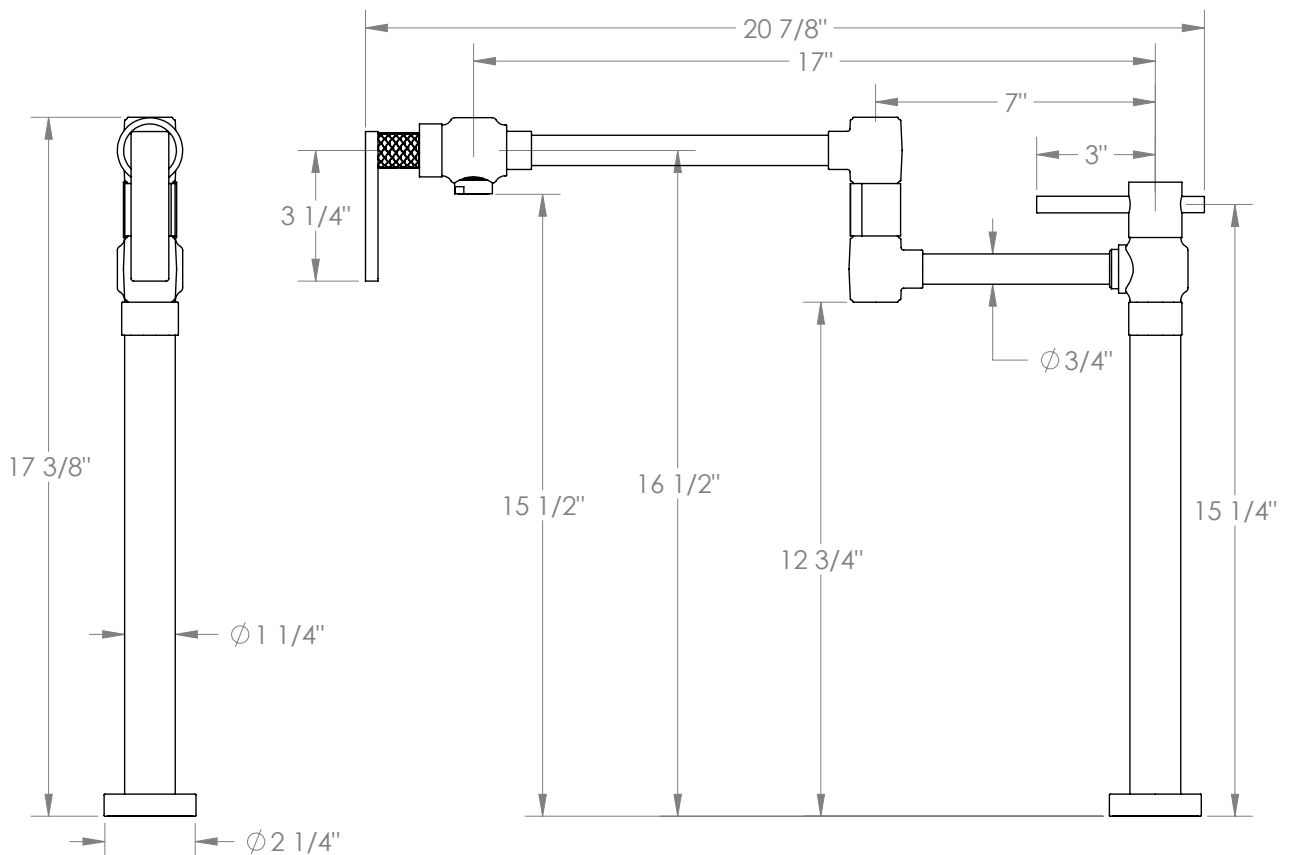

WATERMARK

BROOKLYN, NEW YORK

Lily

71-7.9-LLO6

Deck Mounted Pot Filler

- 1/2"-14 NPS Male Connection at Bottom
- Recommended Mounting Hole: 1"
- All Lead-Free Brass Construction
- Flow Rate: 7.5 GPM
- 1/4 Turn Ceramic Cartridge
- Use With Cold Water Only
- 360° Rotating Spout
- Professional Installation Required
- Fits Deck Up To 3" Thick

Available in all finishes shown on the [Watermark Designs website](https://www.watermark-designs.com)

Meets the applicable requirements of ASME A112.18.1-2005/CSA B125.1-05, entitled "Plumbing Supply Fittings".

Watermark Designs reserves the right to make revisions without notice to produce specifications. All product dimensions are nominal.

09/2023

350 Dewitt Ave. Brooklyn, NY 11207 USA | T: 1 718 257 2800 | F: 1 718 257 2144 | customerservice@watermark-designs.com