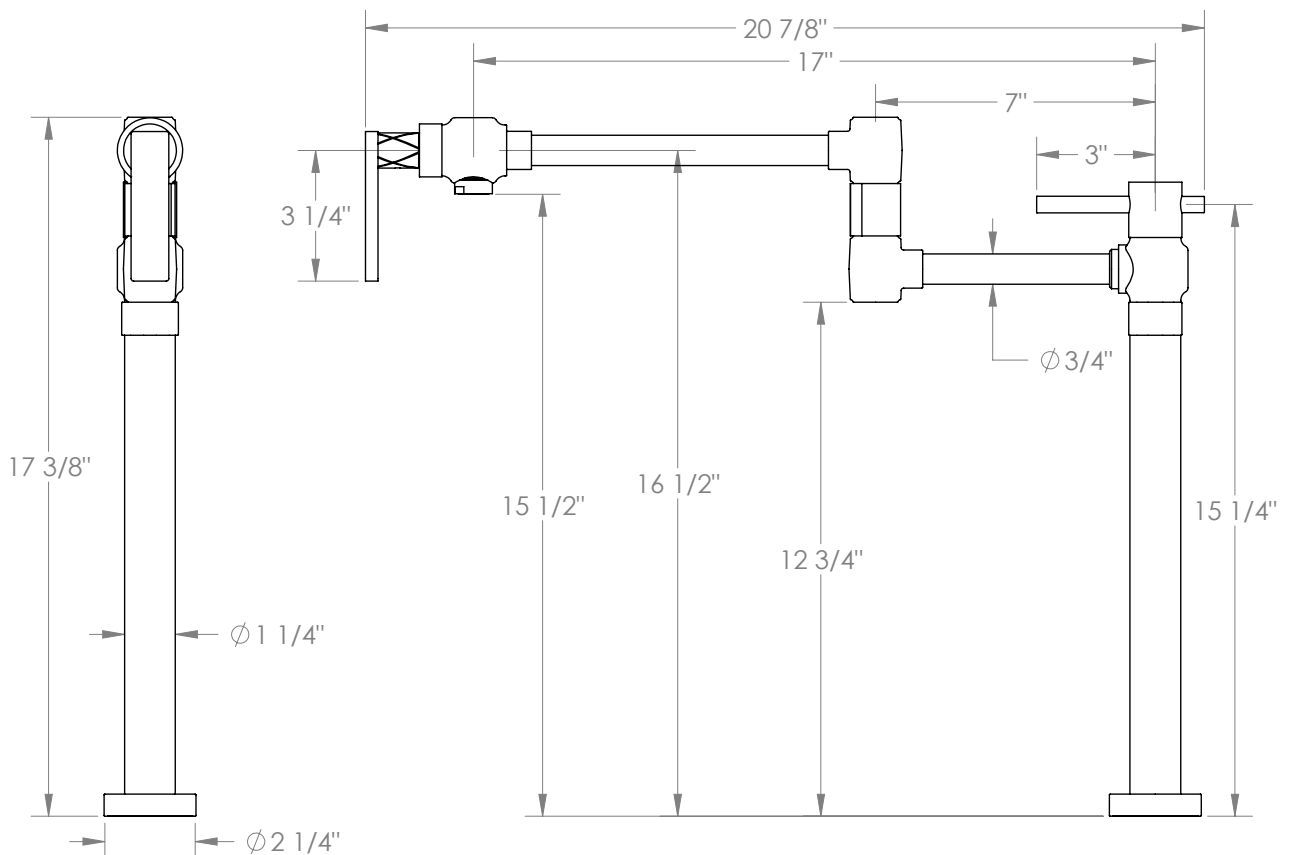

WATERMARK

BROOKLYN, NEW YORK

Lily
71-7.9-LLD4
Deck Mounted Pot Filler

- 1/2"-14 NPS Male Connection at Bottom
- Recommended Mounting Hole: 1"
- All Lead-Free Brass Construction
- Flow Rate: 7.5 GPM
- 1/4 Turn Ceramic Cartridge
- Use With Cold Water Only
- 360° Rotating Spout
- Professional Installation Required
- Fits Deck Up To 3" Thick

Available in all finishes shown on the [Watermark Designs website](https://www.watermark-designs.com)

Meets the applicable requirements of ASME A112.18.1-2005/CSA B125.1-05, entitled "Plumbing Supply Fittings".

Watermark Designs reserves the right to make revisions without notice to produce specifications. All product dimensions are nominal.

09/2023

350 Dewitt Ave. Brooklyn, NY 11207 USA | T: 1 718 257 2800 | F: 1 718 257 2144 | customerservice@watermark-designs.com