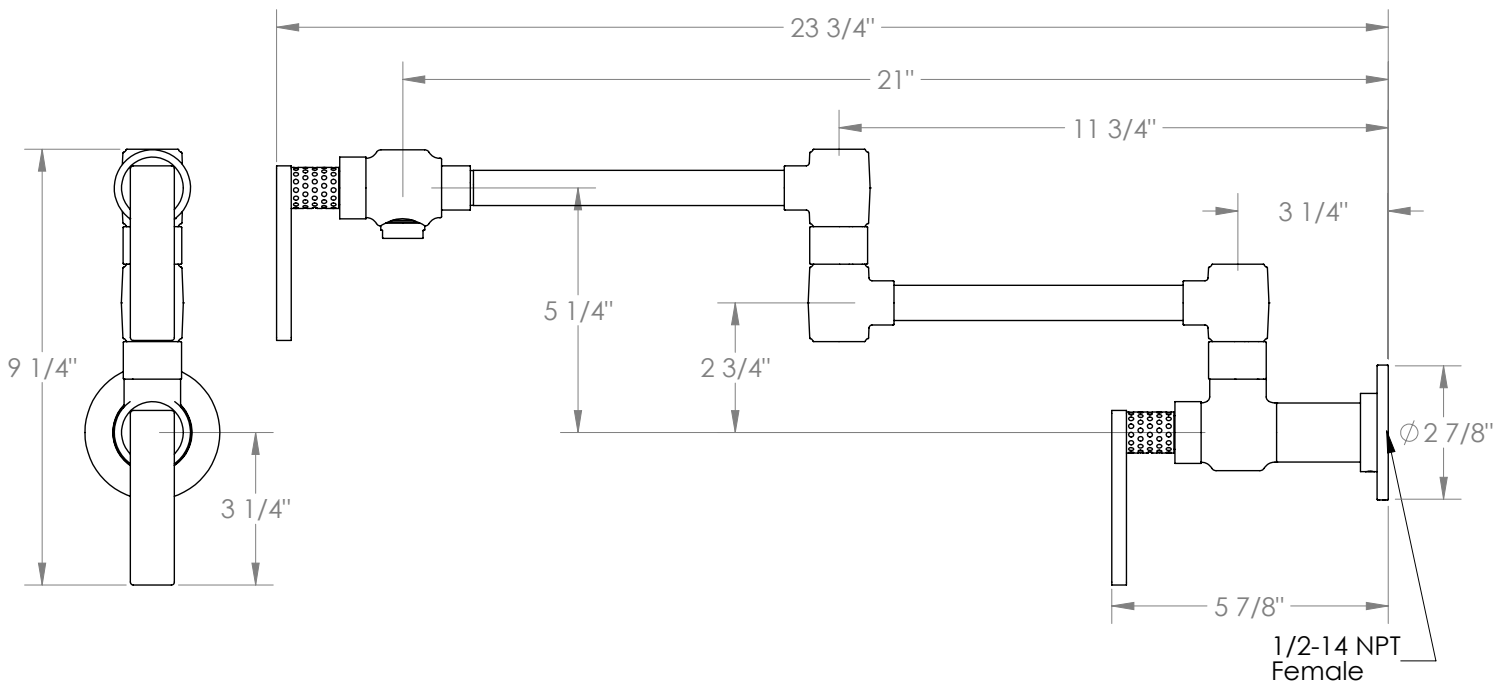

WATERMARK

BROOKLYN, NEW YORK

Lily
71-7.8-LLP5
Wall Mounted Pot Filler

- 1/2"-14 NPT Female Wall Connection
- Recommended Wall Hole: 1"
- All Lead-Free Brass Construction
- Flow Rate: 7.5 GPM
- 1/4 Turn Ceramic Cartridge
- 360° Rotating Spout
- Professional Installation Required

Available in all finishes shown on the [Watermark Designs website](#)

Meets the applicable requirements of ASME A112.18.1-2005/CSA B125.1-05, entitled "Plumbing Supply Fittings".

Watermark Designs reserves the right to make revisions without notice to produce specifications. All product dimensions are nominal.