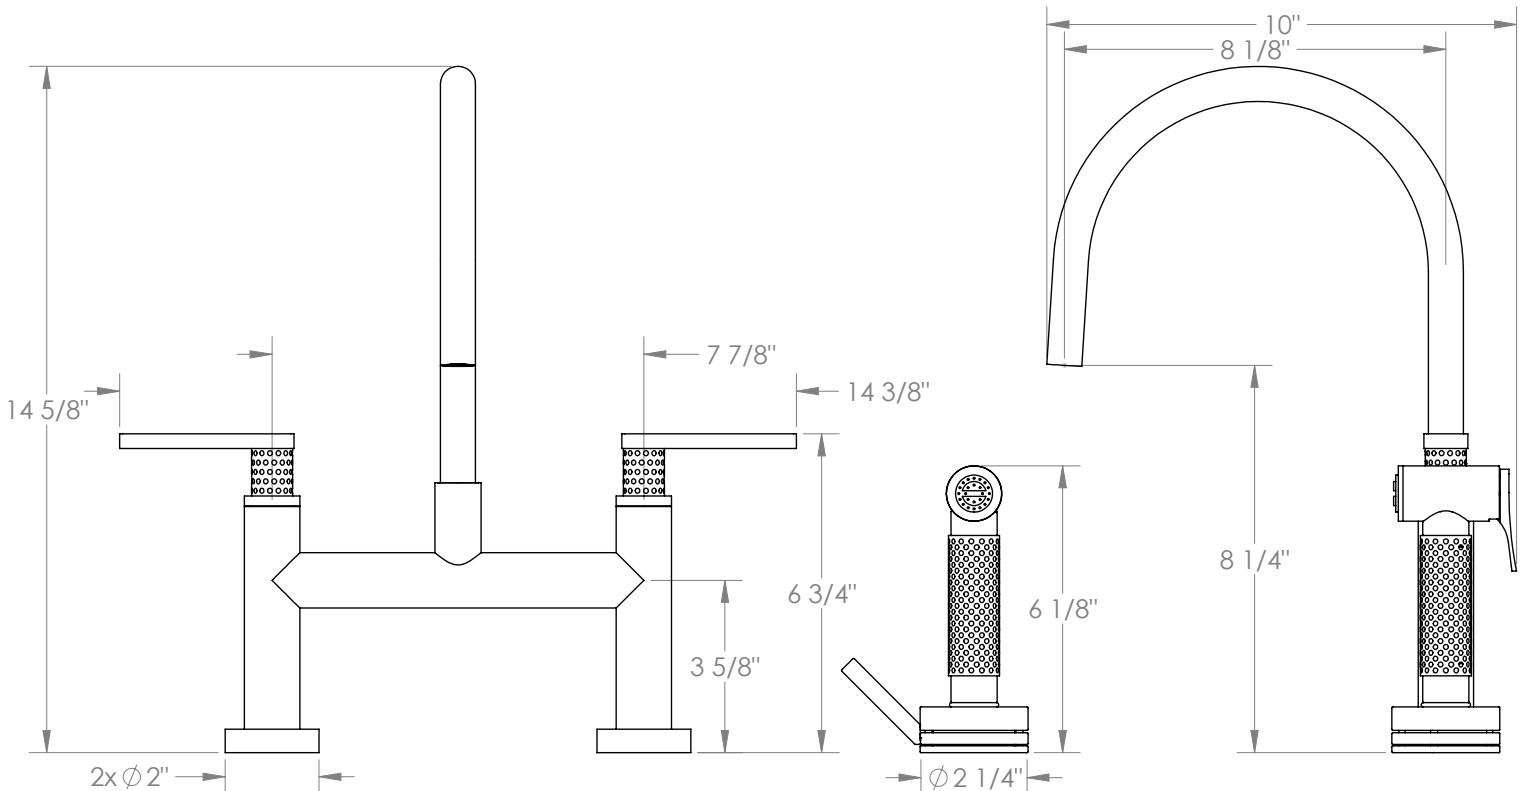

WATERMARK

BROOKLYN, NEW YORK

Lily

71-7.65G-LLP5

Deck Mounted, Gooseneck, Bridge Kitchen
Faucet with Independent Side Spray

- Side Spray Hose Length: 50" (Final Length May Vary)
- Fits Deck Up To 1-1/4" Thick
- Recommended Mounting Hole: 1-1/8"
- All Lead-Free Brass Construction
- Flow Rate: 1.75 GPM
- 1/4 Turn Ceramic Cartridge
- Volume Control Handle For Spray Must Be Turned Off When Not In Use
- 360° Rotating Spout
- Professional Installation Required

Available in all finishes shown on the [Watermark Designs website](https://www.watermarkdesigns.com)

Meets the applicable requirements of ASME A112.18.1-2005/CSA B125.1-05, entitled "Plumbing Supply Fittings".

Watermark Designs reserves the right to make revisions without notice to produce specifications. All product dimensions are nominal.

08/2022

350 Dewitt Ave. Brooklyn, NY 11207 USA | T: 1 718 257 2800 | F: 1 718 257 2144 | customerservice@watermark-designs.com