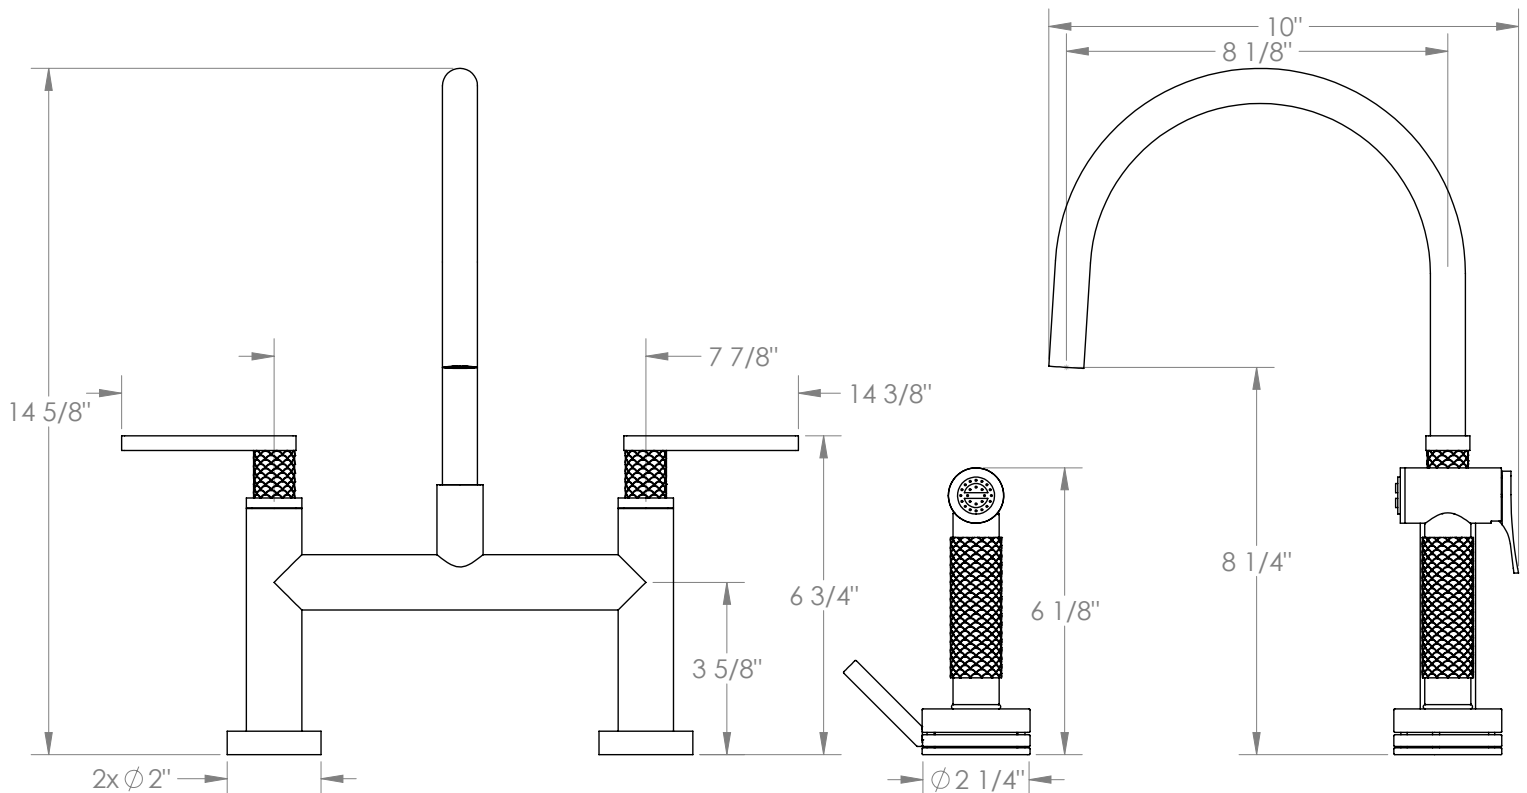

# WATERMARK

BROOKLYN, NEW YORK

*Lily*  
**71-7.65G-LLO6**

Deck Mounted, Gooseneck, Bridge Kitchen  
Faucet with Independent Side Spray

- Side Spray Hose Length: 50" (Final Length May Vary)
- Fits Deck Up To 1-1/4" Thick
- Recommended Mounting Hole: 1-1/8"
- All Lead-Free Brass Construction
- Flow Rate: 1.75 GPM
- 1/4 Turn Ceramic Cartridge
- Volume Control Handle For Spray Must Be Turned Off When Not In Use
- 360° Rotating Spout
- Professional Installation Required

Available in all finishes shown on the [Watermark Designs website](https://www.watermarkdesigns.com)

Meets the applicable requirements of ASME A112.18.1-2005/CSA B125.1-05, entitled "Plumbing Supply Fittings".

Watermark Designs reserves the right to make revisions without notice to produce specifications. All product dimensions are nominal.

08/2022

350 Dewitt Ave. Brooklyn, NY 11207 USA | T: 1 718 257 2800 | F: 1 718 257 2144 | [customerservice@watermark-designs.com](mailto:customerservice@watermark-designs.com)