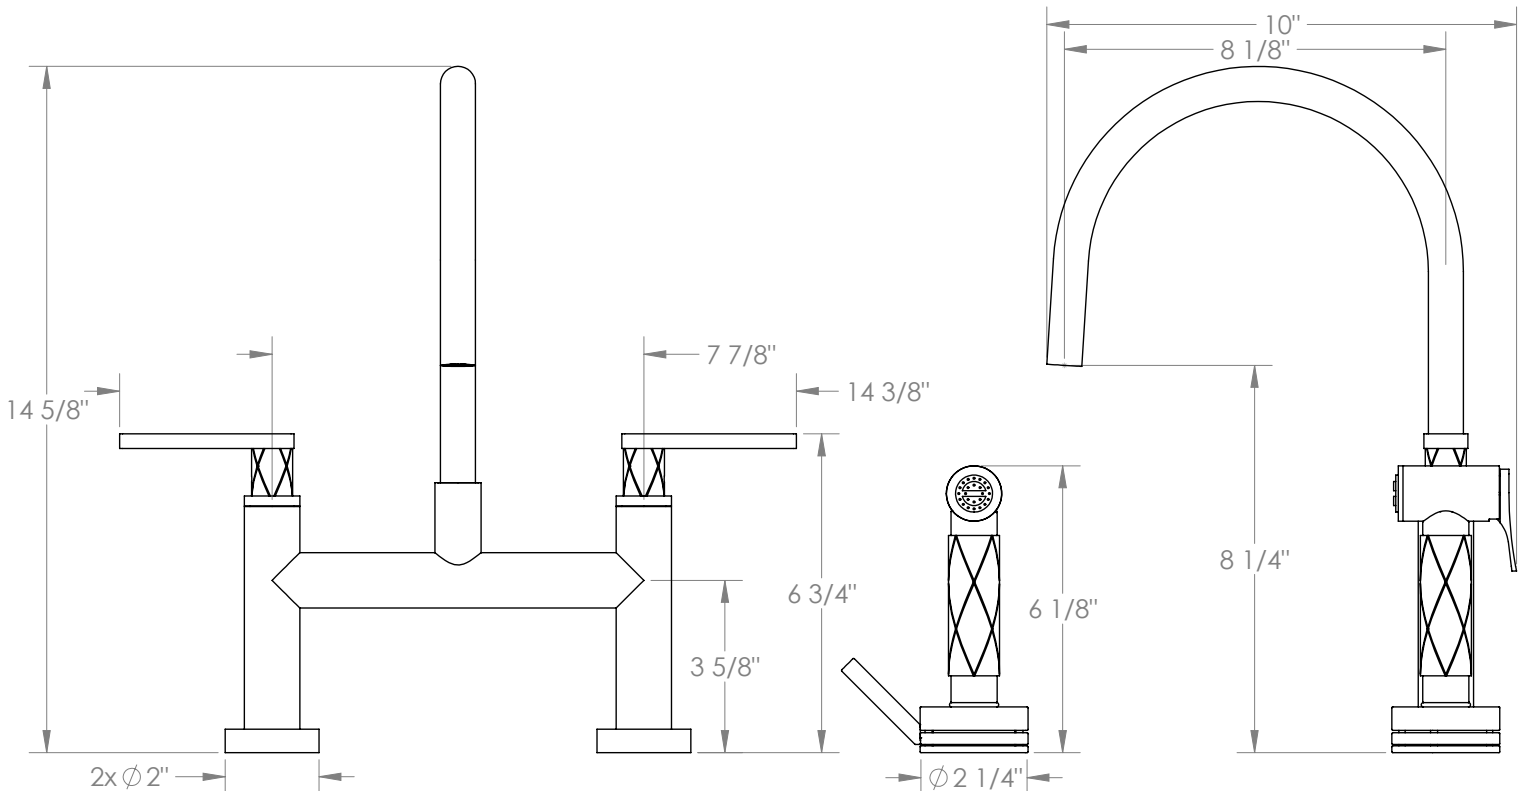

WATERMARK

BROOKLYN, NEW YORK

Lily

71-7.65G-LLD4

Deck Mounted, Gooseneck, Bridge Kitchen
Faucet with Independent Side Spray

- Side Spray Hose Length: 50" (Final Length May Vary)
- Fits Deck Up To 1-1/4" Thick
- Recommended Mounting Hole: 1-1/8"
- All Lead-Free Brass Construction
- Flow Rate: 1.75 GPM
- 1/4 Turn Ceramic Cartridge
- Volume Control Handle For Spray Must Be Turned Off When Not In Use
- 360° Rotating Spout
- Professional Installation Required

Available in all finishes shown on the [Watermark Designs website](https://www.watermarkdesigns.com)

Meets the applicable requirements of ASME A112.18.1-2005/CSA B125.1-05, entitled "Plumbing Supply Fittings".

Watermark Designs reserves the right to make revisions without notice to produce specifications. All product dimensions are nominal.

08/2022

350 Dewitt Ave. Brooklyn, NY 11207 USA | T: 1 718 257 2800 | F: 1 718 257 2144 | customerservice@watermark-designs.com