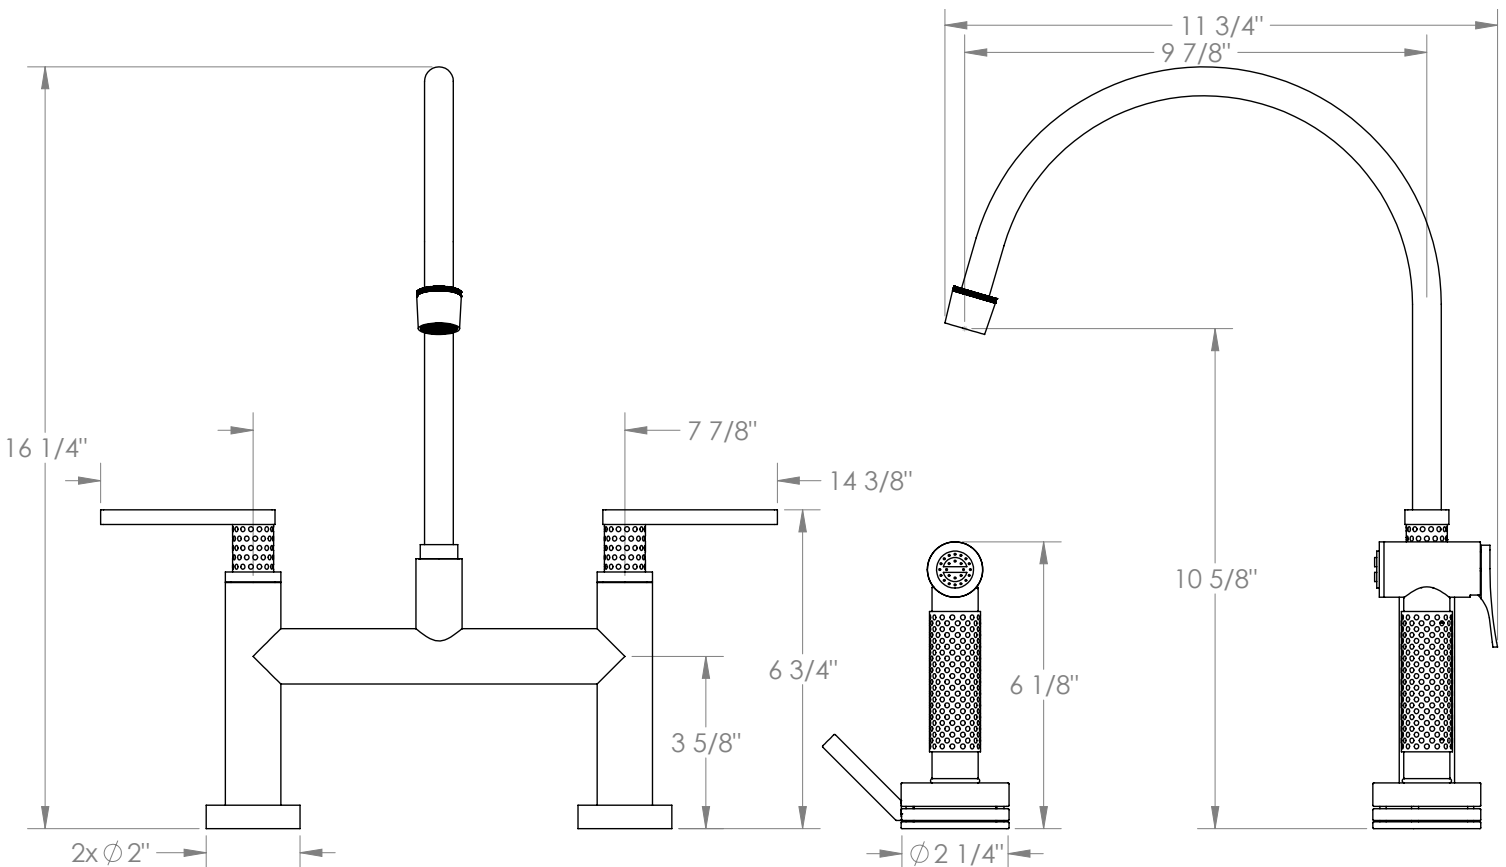

# WATERMARK

BROOKLYN, NEW YORK

Lily

71-7.65EG-LLP5

Deck Mounted, Extended Gooseneck, Bridge Kitchen Faucet with Independent Side Spray

- Side Spray Hose Length: 50" (Final Length May Vary)
- Fits Deck Up To 1-1/4" Thick
- Recommended Mounting Hole: 1-1/8"
- All Lead-Free Brass Construction
- Flow Rate: 1.75 GPM
- 1/4 Turn Ceramic Cartridge
- Volume Control Handle For Spray Must Be Turned Off When Not In Use
- 360° Rotating Spout
- Professional Installation Required

Available in all finishes shown on the [Watermark Designs website](https://www.watermarkdesigns.com)

Meets the applicable requirements of ASME A112.18.1-2005/CSA B125.1-05, entitled "Plumbing Supply Fittings".

Watermark Designs reserves the right to make revisions without notice to produce specifications. All product dimensions are nominal.

09/2023

350 Dewitt Ave. Brooklyn, NY 11207 USA | T: 1 718 257 2800 | F: 1 718 257 2144 | [customerservice@watermark-designs.com](mailto:customerservice@watermark-designs.com)