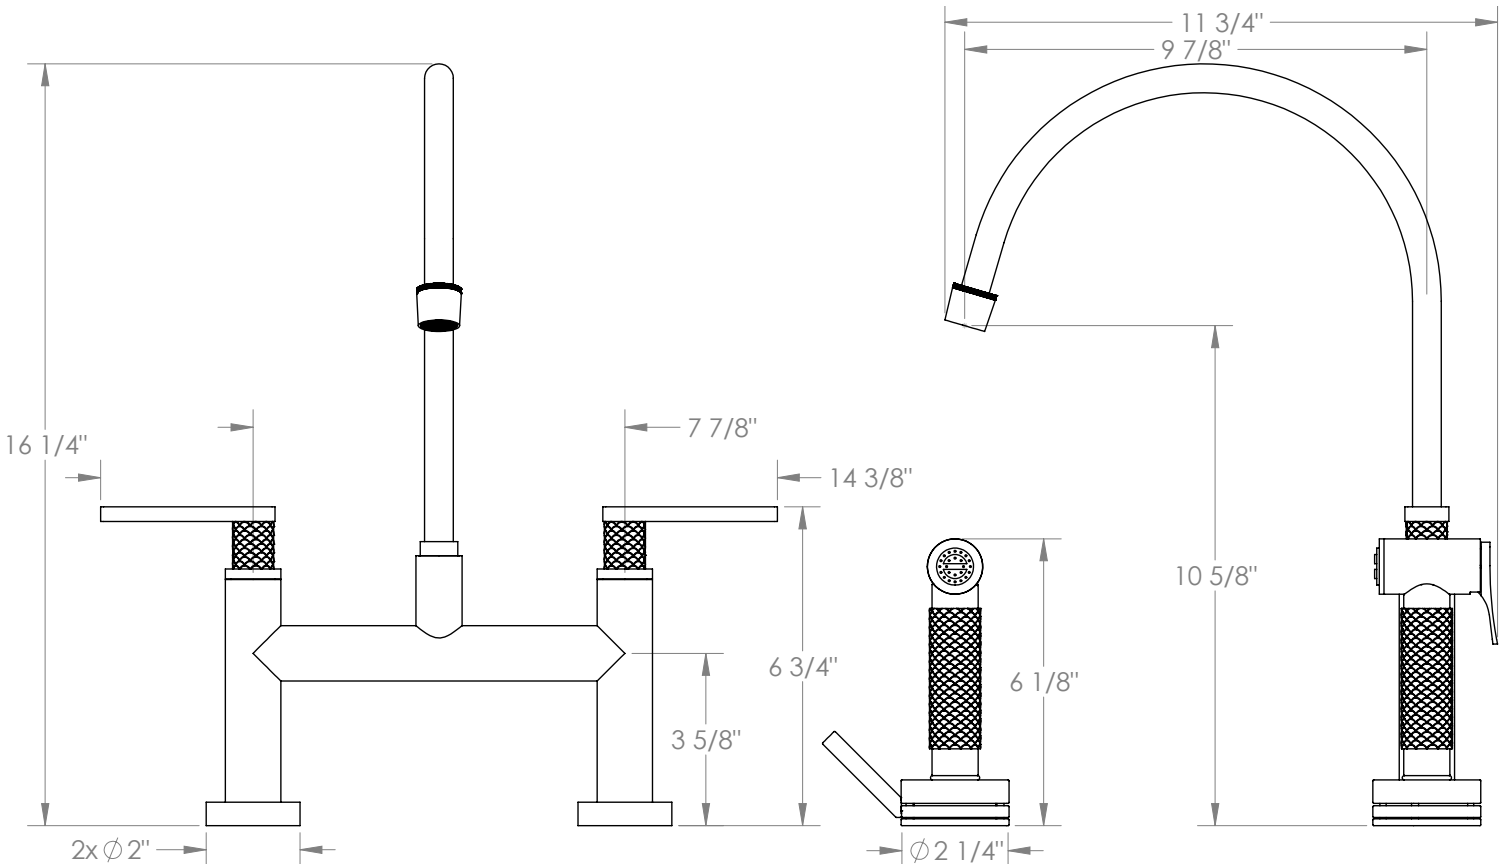

WATERMARK

BROOKLYN, NEW YORK

Available in all finishes shown on the [Watermark Designs website](https://www.watermark-designs.com)

Lily

71-7.65EG-LLO6

Deck Mounted, Extended Gooseneck, Bridge Kitchen Faucet with Independent Side Spray

- Side Spray Hose Length: 50" (Final Length May Vary)
- Fits Deck Up To 1-1/4" Thick
- Recommended Mounting Hole: 1-1/8"
- All Lead-Free Brass Construction
- Flow Rate: 1.75 GPM
- 1/4 Turn Ceramic Cartridge
- Volume Control Handle For Spray Must Be Turned Off When Not In Use
- 360° Rotating Spout
- Professional Installation Required

Meets the applicable requirements of ASME A112.18.1-2005/CSA B125.1-05, entitled "Plumbing Supply Fittings".

Watermark Designs reserves the right to make revisions without notice to produce specifications. All product dimensions are nominal.