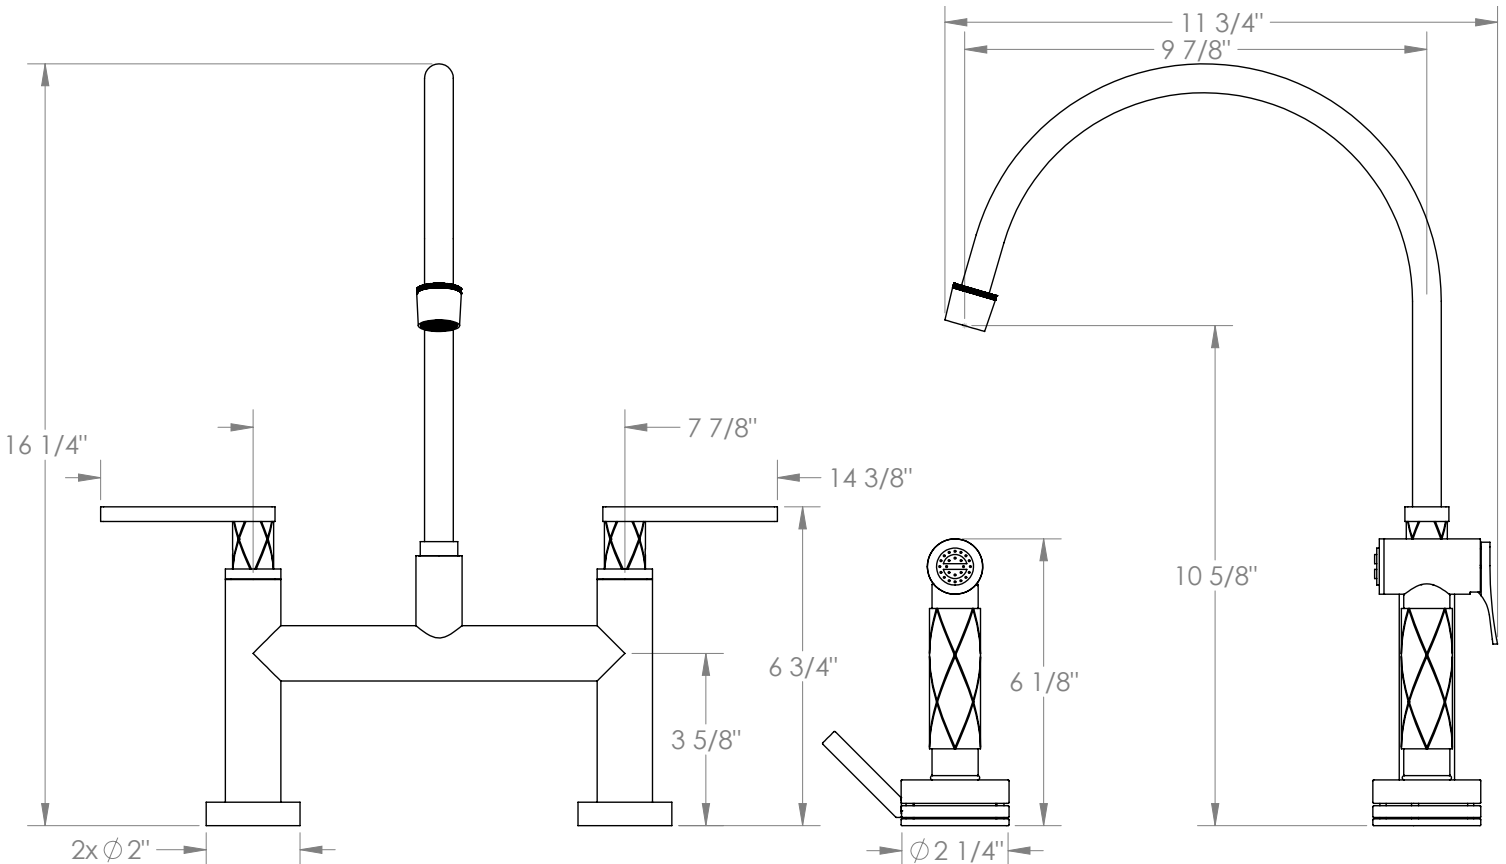

WATERMARK

BROOKLYN, NEW YORK

Available in all finishes shown on the [Watermark Designs website](https://www.watermark-designs.com)

Lily

71-7.65EG-LLD4

Deck Mounted, Extended Gooseneck, Bridge Kitchen Faucet with Independent Side Spray

- Side Spray Hose Length: 50" (Final Length May Vary)
- Fits Deck Up To 1-1/4" Thick
- Recommended Mounting Hole: 1-1/8"
- All Lead-Free Brass Construction
- Flow Rate: 1.75 GPM
- 1/4 Turn Ceramic Cartridge
- Volume Control Handle For Spray Must Be Turned Off When Not In Use
- 360° Rotating Spout
- Professional Installation Required

Meets the applicable requirements of ASME A112.18.1-2005/CSA B125.1-05, entitled "Plumbing Supply Fittings".

Watermark Designs reserves the right to make revisions without notice to produce specifications. All product dimensions are nominal.