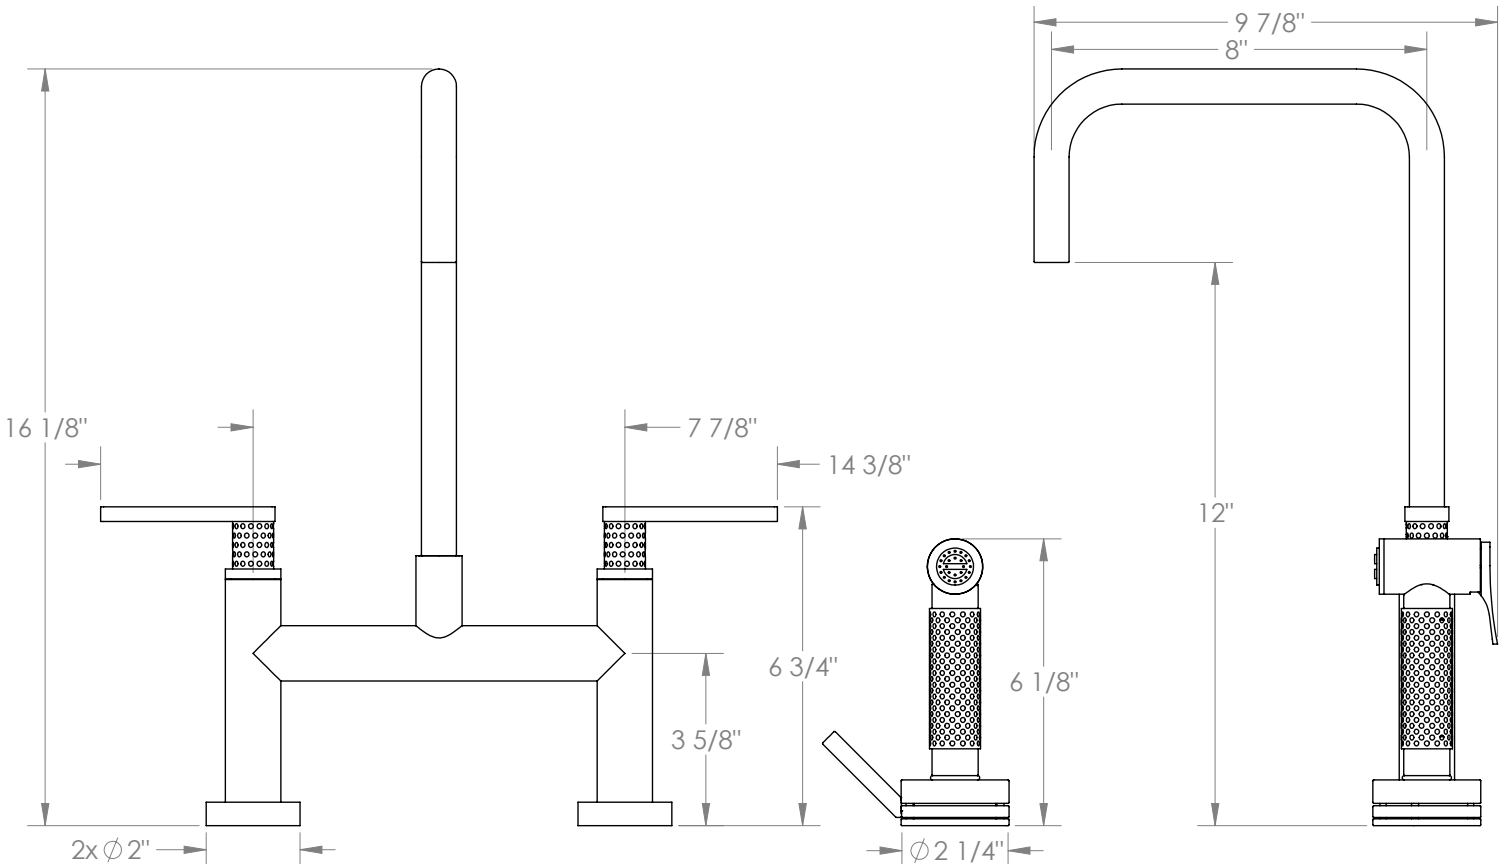

WATERMARK

BROOKLYN, NEW YORK

Available in all finishes shown on the [Watermark Designs website](https://www.watermarkdesigns.com)

Lily

71-7.65-LLP5

Deck Mounted, Bridge Kitchen Faucet with Independent Side Spray

- Side Spray Hose Length: 50" (Final Length May Vary)
- Fits Deck Up To 1-1/4" Thick
- Recommended Mounting Hole: 1-1/8"
- All Lead-Free Brass Construction
- Flow Rate: 1.75 GPM
- 1/4 Turn Ceramic Cartridge
- Volume Control Handle For Spray Must Be Turned Off When Not In Use
- 360° Rotating Spout
- Professional Installation Required

Meets the applicable requirements of ASME A112.18.1-2005/CSA B125.1-05, entitled "Plumbing Supply Fittings".

Watermark Designs reserves the right to make revisions without notice to produce specifications. All product dimensions are nominal.