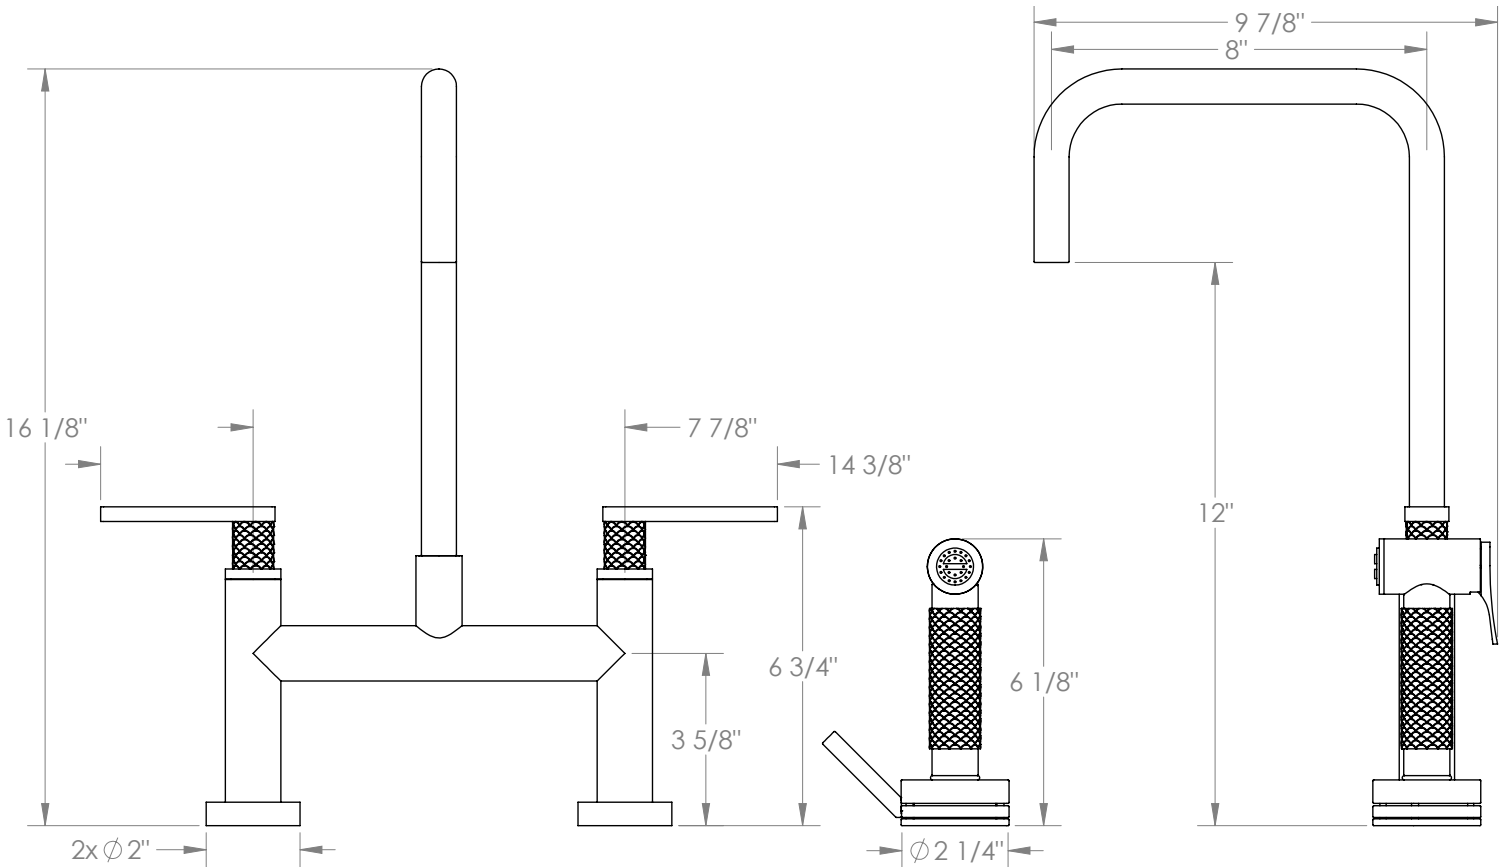

WATERMARK

BROOKLYN, NEW YORK

Available in all finishes shown on the [Watermark Designs website](https://www.watermark-designs.com)

Lily

71-7.65-LLO6

Deck Mounted, Bridge Kitchen Faucet with Independent Side Spray

- Side Spray Hose Length: 50" (Final Length May Vary)
- Fits Deck Up To 1-1/4" Thick
- Recommended Mounting Hole: 1-1/8"
- All Lead-Free Brass Construction
- Flow Rate: 1.75 GPM
- 1/4 Turn Ceramic Cartridge
- Volume Control Handle For Spray Must Be Turned Off When Not In Use
- 360° Rotating Spout
- Professional Installation Required

Meets the applicable requirements of ASME A112.18.1-2005/CSA B125.1-05, entitled "Plumbing Supply Fittings".

Watermark Designs reserves the right to make revisions without notice to produce specifications. All product dimensions are nominal.