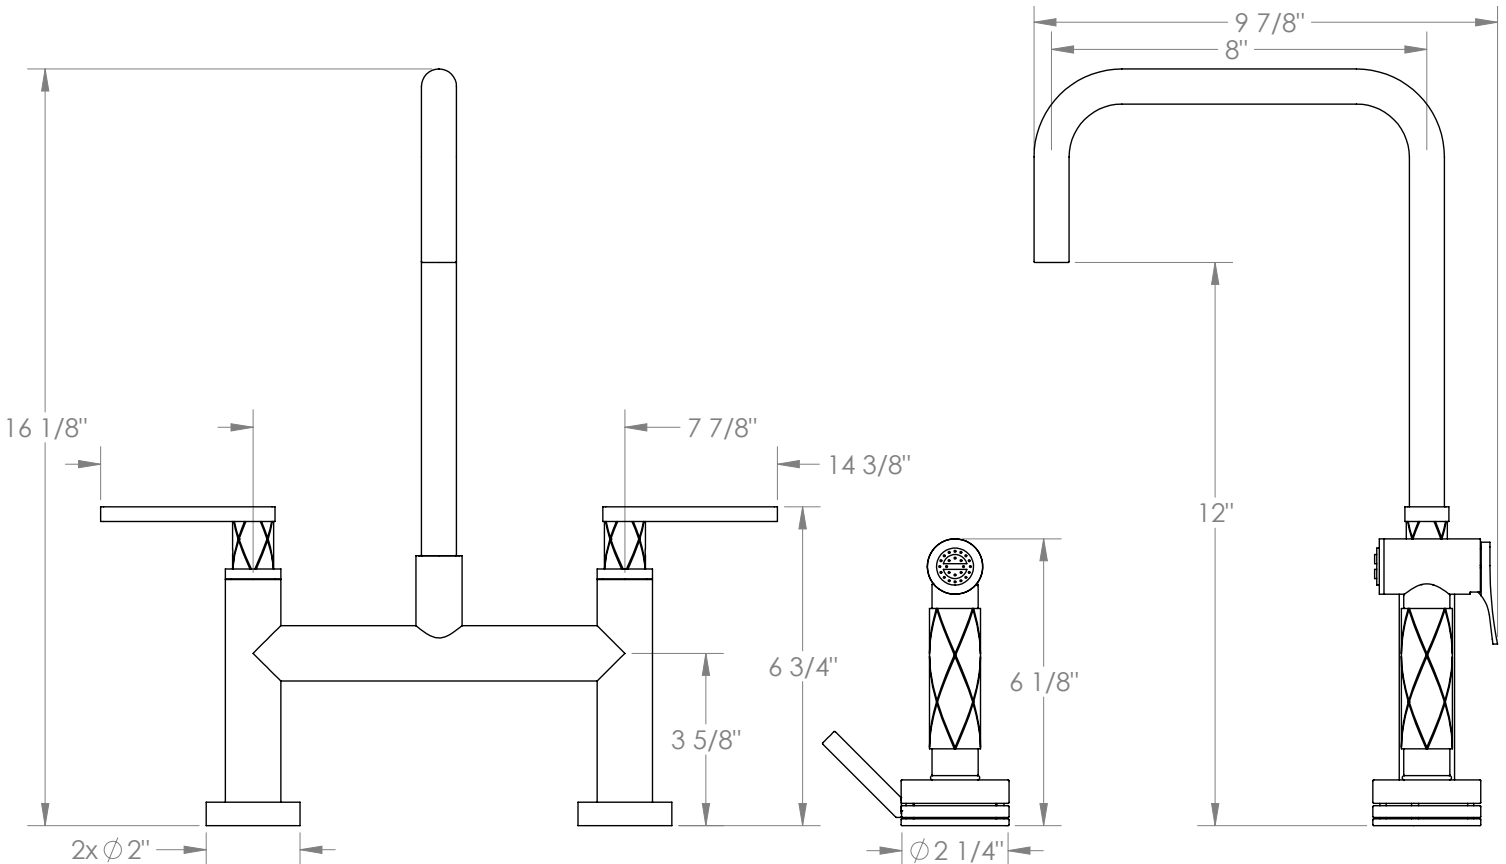

WATERMARK

BROOKLYN, NEW YORK

Lily
71-7.65-LLD4
Deck Mounted, Bridge Kitchen Faucet with
Independent Side Spray

- Side Spray Hose Length: 50" (Final Length May Vary)
- Fits Deck Up To 1-1/4" Thick
- Recommended Mounting Hole: 1-1/8"
- All Lead-Free Brass Construction
- Flow Rate: 1.75 GPM
- 1/4 Turn Ceramic Cartridge
- Volume Control Handle For Spray Must Be Turned Off When Not In Use
- 360° Rotating Spout
- Professional Installation Required

Available in all finishes shown on the [Watermark Designs website](https://www.watermarkdesigns.com)

Meets the applicable requirements of ASME A112.18.1-2005/CSA B125.1-05, entitled "Plumbing Supply Fittings".

Watermark Designs reserves the right to make revisions without notice to produce specifications. All product dimensions are nominal.

08/2022

350 Dewitt Ave. Brooklyn, NY 11207 USA | T: 1 718 257 2800 | F: 1 718 257 2144 | customerservice@watermark-designs.com