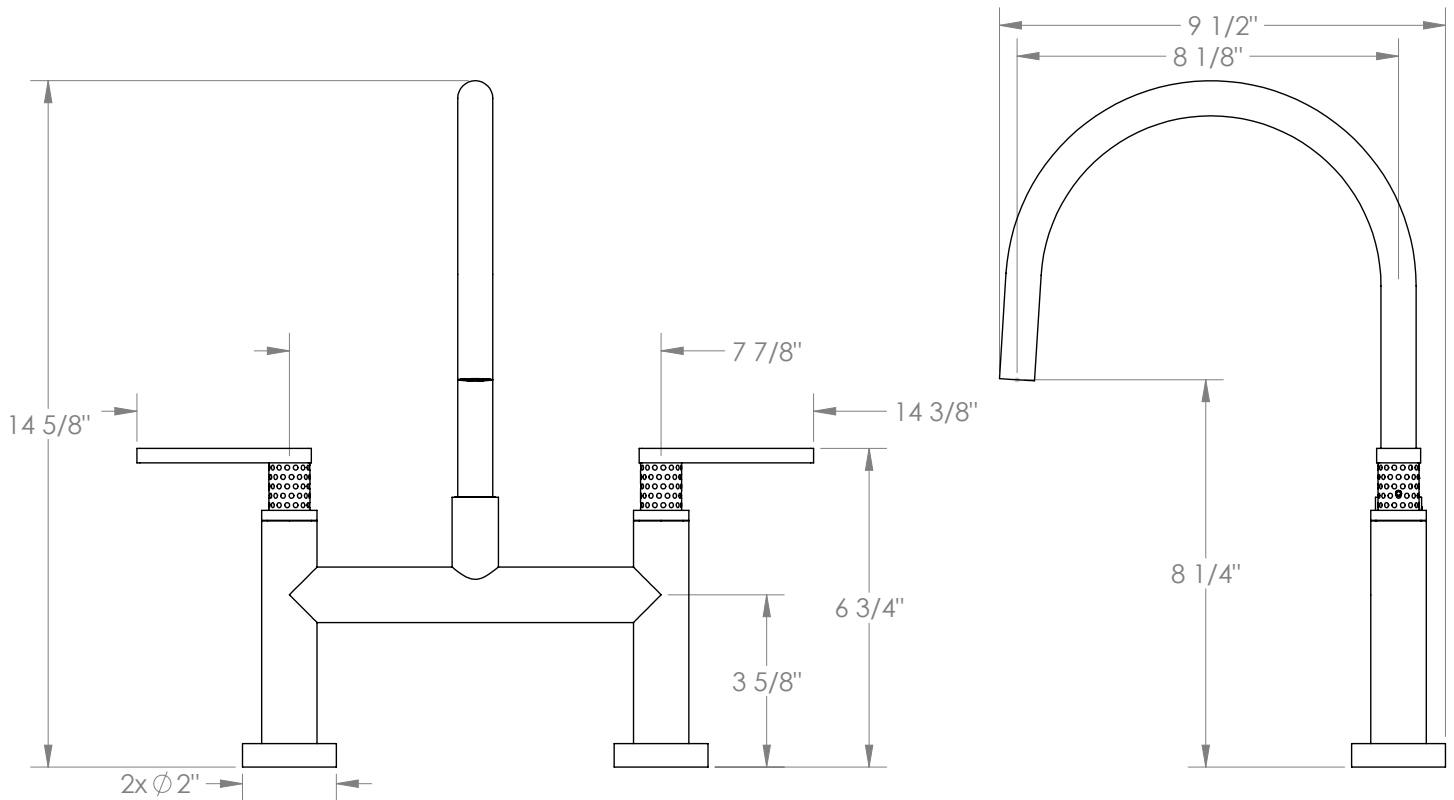

## Lily 71-7.5G-LLP5

Deck Mounted, Gooseneck, Bridge Kitchen  
Faucet

- Fits Deck Up To 2" Thick
- Recommended Mounting Hole: 1-1/8"
- All Lead-Free Brass Construction
- Flow Rate: 1.75 GPM
- 1/4 Turn Ceramic Cartridge
- 360° Rotating Spout
- Professional Installation Required

Available in all finishes shown on the [Watermark Designs website](#)

Meets the applicable requirements of ASME A112.18.1-2005/CSA B125.1-05, entitled "Plumbing Supply Fittings".

Watermark Designs reserves the right to make revisions without notice to produce specifications. All product dimensions are nominal.