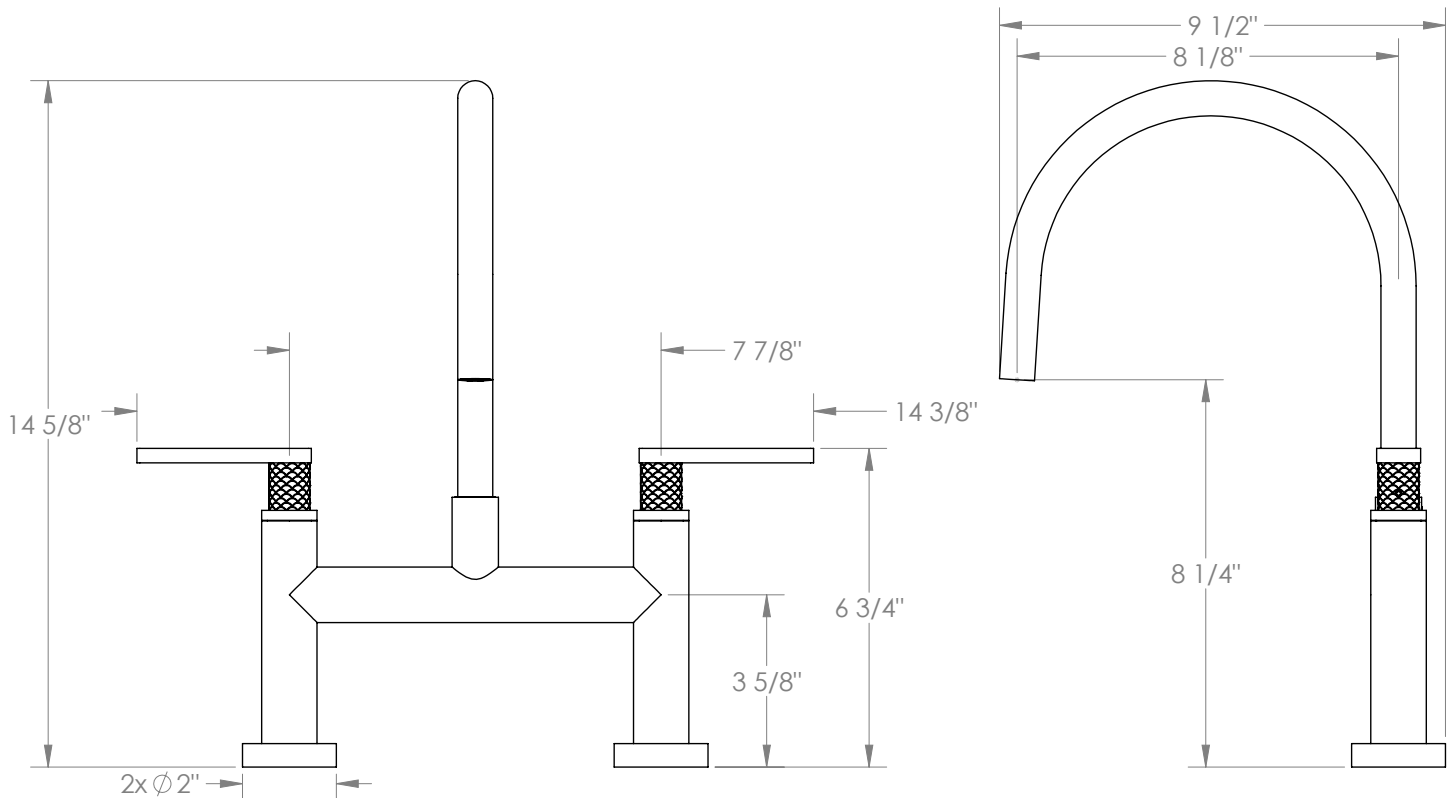

WATERMARK

BROOKLYN, NEW YORK

Lily
71-7.5G-LLO6
Deck Mounted, Gooseneck, Bridge Kitchen
Faucet

- Fits Deck Up To 2" Thick
- Recommended Mounting Hole: 1-1/8"
- All Lead-Free Brass Construction
- Flow Rate: 1.75 GPM
- 1/4 Turn Ceramic Cartridge
- 360° Rotating Spout
- Professional Installation Required

Available in all finishes shown on the [Watermark Designs website](#)

Meets the applicable requirements of ASME A112.18.1-2005/CSA B125.1-05, entitled "Plumbing Supply Fittings".

Watermark Designs reserves the right to make revisions without notice to produce specifications. All product dimensions are nominal.