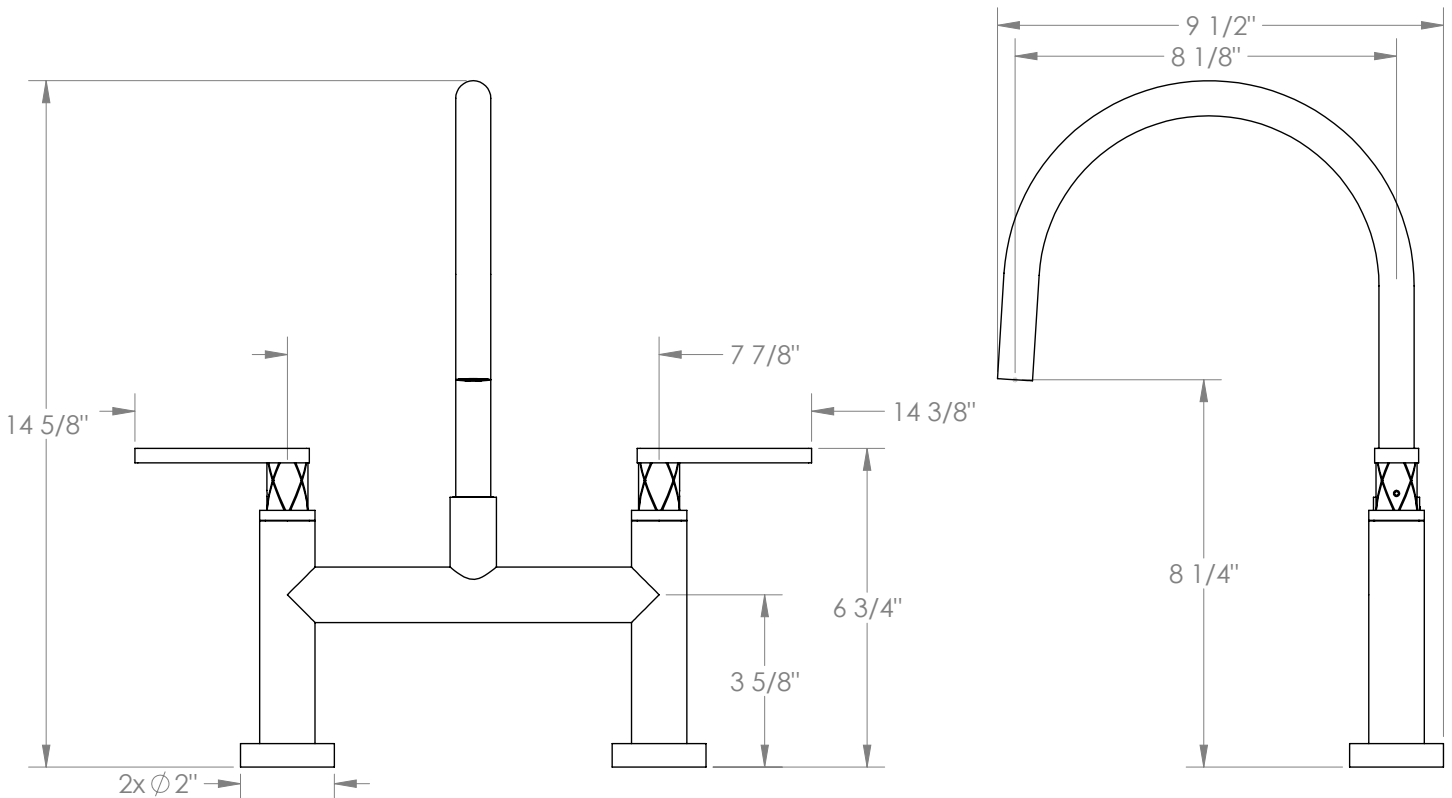

WATERMARK

BROOKLYN, NEW YORK

Lily
71-7.5G-LLD4

Deck Mounted, Gooseneck, Bridge Kitchen
Faucet

- Fits Deck Up To 2" Thick
- Recommended Mounting Hole: 1-1/8"
- All Lead-Free Brass Construction
- Flow Rate: 1.75 GPM
- 1/4 Turn Ceramic Cartridge
- 360° Rotating Spout
- Professional Installation Required

Available in all finishes shown on the [Watermark Designs website](https://www.watermark-designs.com)

Meets the applicable requirements of ASME A112.18.1-2005/CSA B125.1-05, entitled "Plumbing Supply Fittings".

Watermark Designs reserves the right to make revisions without notice to produce specifications. All product dimensions are nominal.

02/2022

350 Dewitt Ave. Brooklyn, NY 11207 USA | T: 1 718 257 2800 | F: 1 718 257 2144 | customerservice@watermark-designs.com