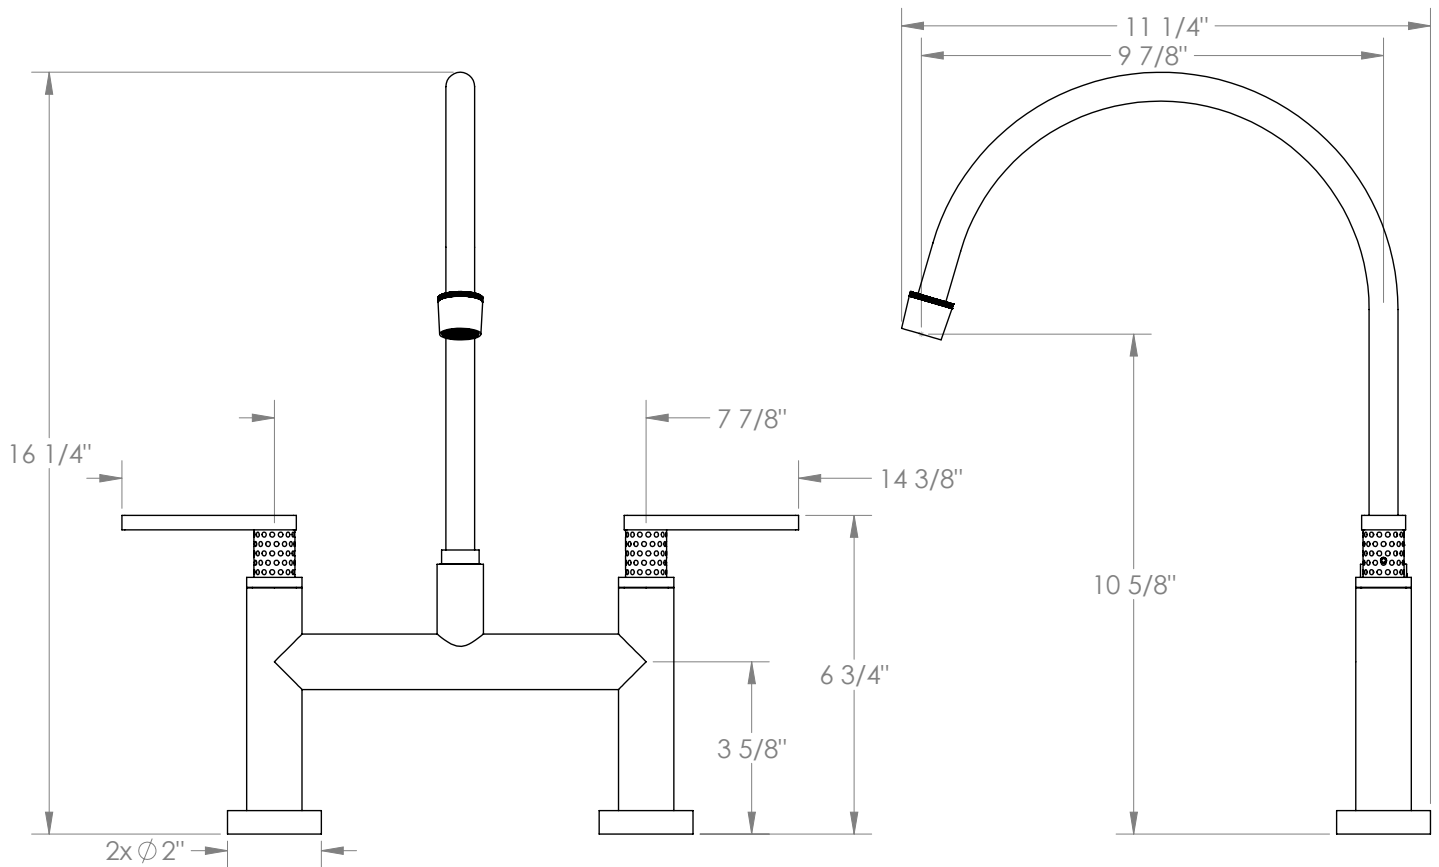

WATERMARK

BROOKLYN, NEW YORK

Lily
71-7.5EG-LLP5
Deck Mounted, Extended Gooseneck, Bridge
Kitchen Faucet

- Fits Deck Up To 2" Thick
- Recommended Mounting Hole: 1-1/8"
- All Lead-Free Brass Construction
- Flow Rate: 1.75 GPM
- 1/4 Turn Ceramic Cartridge
- 360° Rotating Spout
- Professional Installation Required

Available in all finishes shown on the [Watermark Designs website](https://www.watermark-designs.com)

Meets the applicable requirements of ASME A112.18.1-2005/CSA B125.1-05, entitled "Plumbing Supply Fittings".

Watermark Designs reserves the right to make revisions without notice to produce specifications. All product dimensions are nominal.

09/2023

350 Dewitt Ave. Brooklyn, NY 11207 USA | T: 1 718 257 2800 | F: 1 718 257 2144 | customerservice@watermark-designs.com