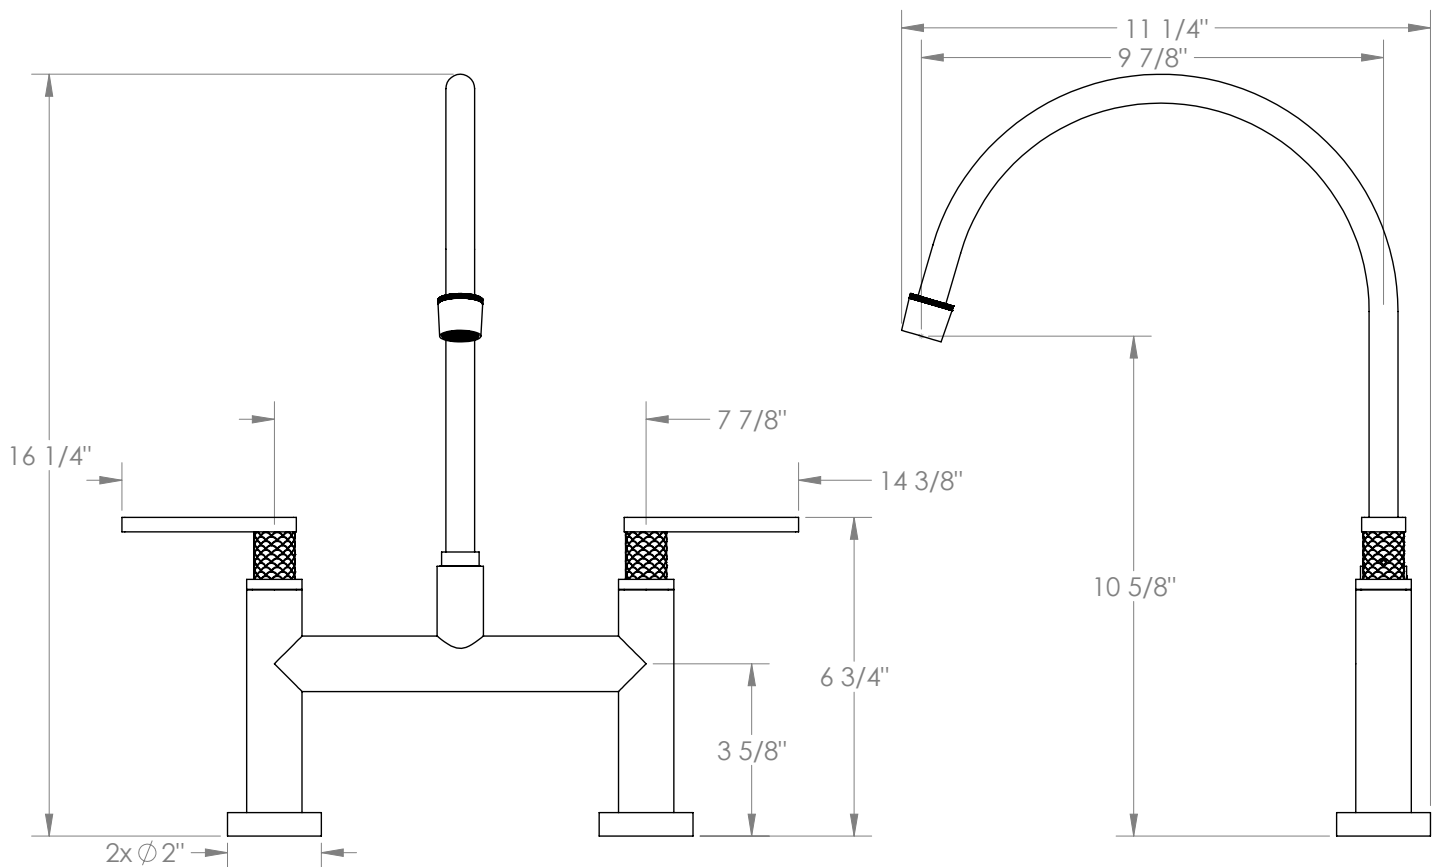

# WATERMARK

BROOKLYN, NEW YORK

*Lily*  
**71-7.5EG-LLO6**  
Deck Mounted, Extended Gooseneck, Bridge  
Kitchen Faucet

- Fits Deck Up To 2" Thick
- Recommended Mounting Hole: 1-1/8"
- All Lead-Free Brass Construction
- Flow Rate: 1.75 GPM
- 1/4 Turn Ceramic Cartridge
- 360° Rotating Spout
- Professional Installation Required

Available in all finishes shown on the [Watermark Designs website](https://www.watermark-designs.com)

Meets the applicable requirements of ASME A112.18.1-2005/CSA B125.1-05, entitled "Plumbing Supply Fittings".

Watermark Designs reserves the right to make revisions without notice to produce specifications. All product dimensions are nominal.

09/2023

350 Dewitt Ave. Brooklyn, NY 11207 USA | T: 1 718 257 2800 | F: 1 718 257 2144 | [customerservice@watermark-designs.com](mailto:customerservice@watermark-designs.com)