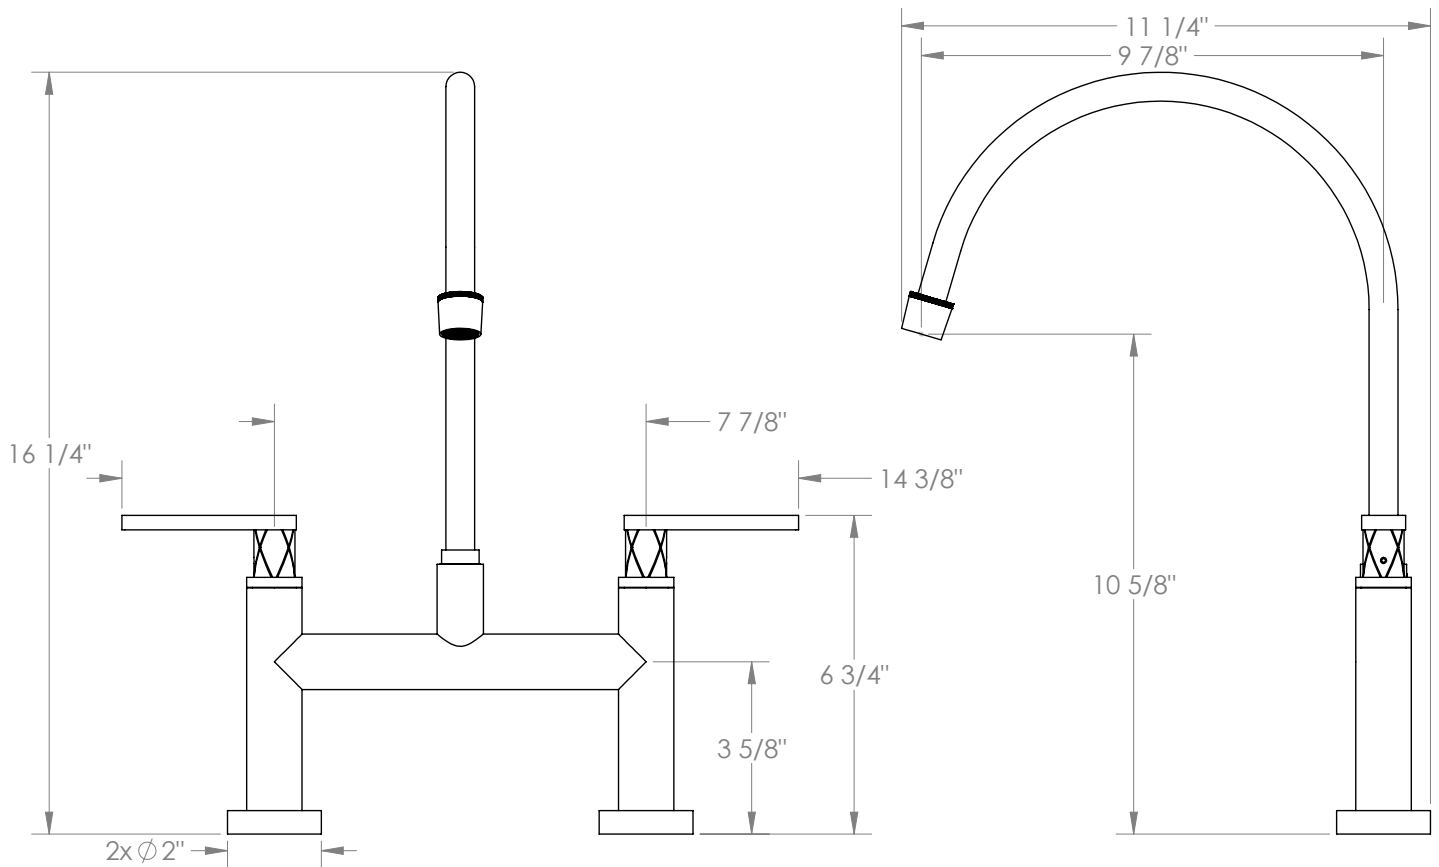

WATERMARK

BROOKLYN, NEW YORK

Lily
71-7.5EG-LLD4
Deck Mounted, Extended Gooseneck, Bridge
Kitchen Faucet

- Fits Deck Up To 2" Thick
- Recommended Mounting Hole: 1-1/8"
- All Lead-Free Brass Construction
- Flow Rate: 1.75 GPM
- 1/4 Turn Ceramic Cartridge
- 360° Rotating Spout
- Professional Installation Required

Available in all finishes shown on the [Watermark Designs website](https://www.watermark-designs.com)

Meets the applicable requirements of ASME A112.18.1-2005/CSA B125.1-05, entitled "Plumbing Supply Fittings".

Watermark Designs reserves the right to make revisions without notice to produce specifications. All product dimensions are nominal.

09/2023

350 Dewitt Ave. Brooklyn, NY 11207 USA | T: 1 718 257 2800 | F: 1 718 257 2144 | customerservice@watermark-designs.com