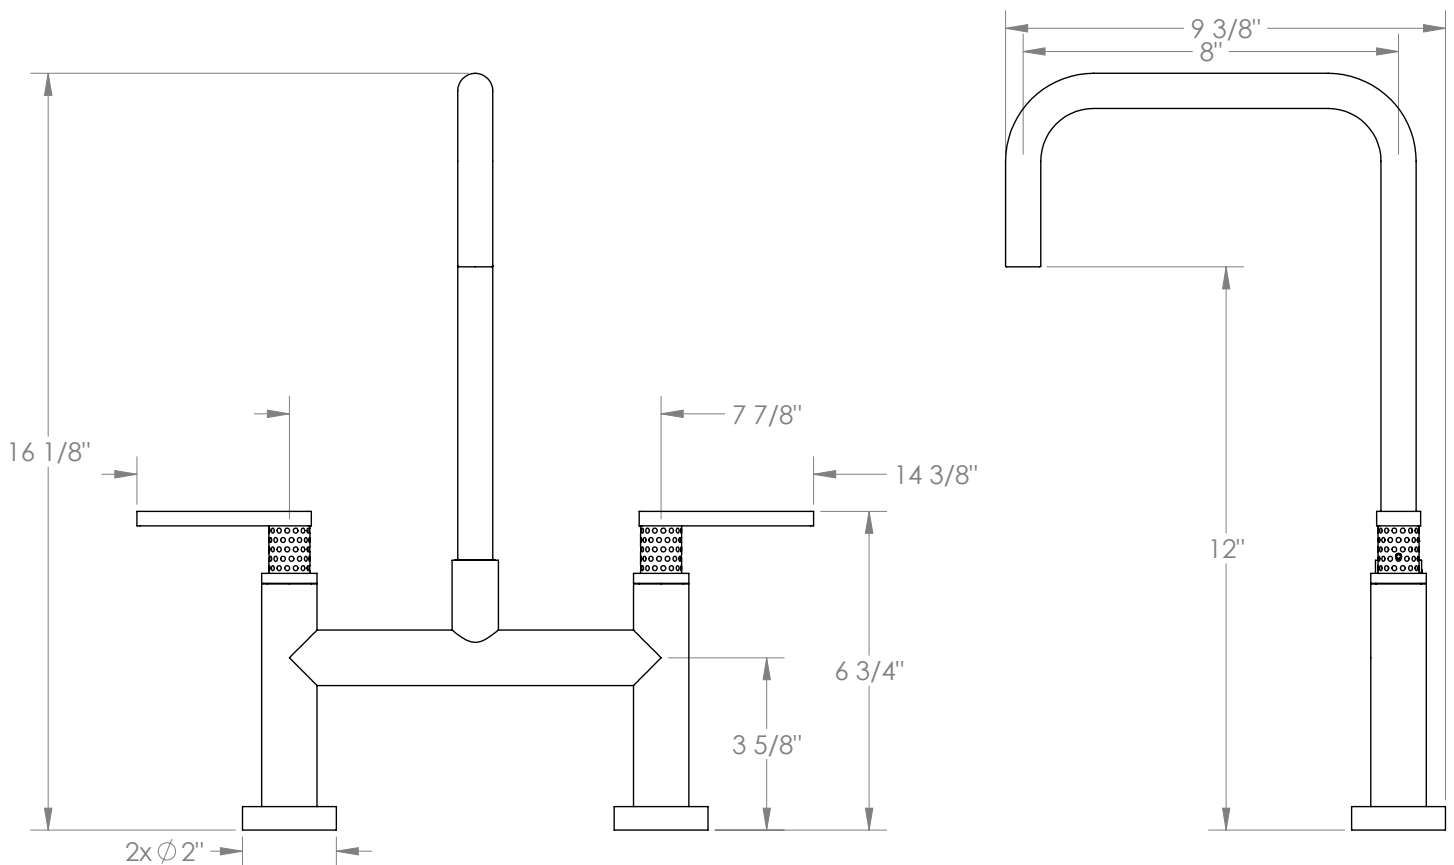

WATERMARK

BROOKLYN, NEW YORK

Lily
71-7.5-LLP5

Deck Mounted, Bridge Kitchen Faucet

- Fits Deck Up To 2" Thick
- Recommended Mounting Hole: 1-1/8"
- All Lead-Free Brass Construction
- Flow Rate: 1.75 GPM
- 1/4 Turn Ceramic Cartridge
- 360° Rotating Spout
- Professional Installation Required

Available in all finishes shown on the [Watermark Designs website](#)

Meets the applicable requirements of ASME A112.18.1-2005/CSA B125.1-05, entitled "Plumbing Supply Fittings".

Watermark Designs reserves the right to make revisions without notice to produce specifications. All product dimensions are nominal.