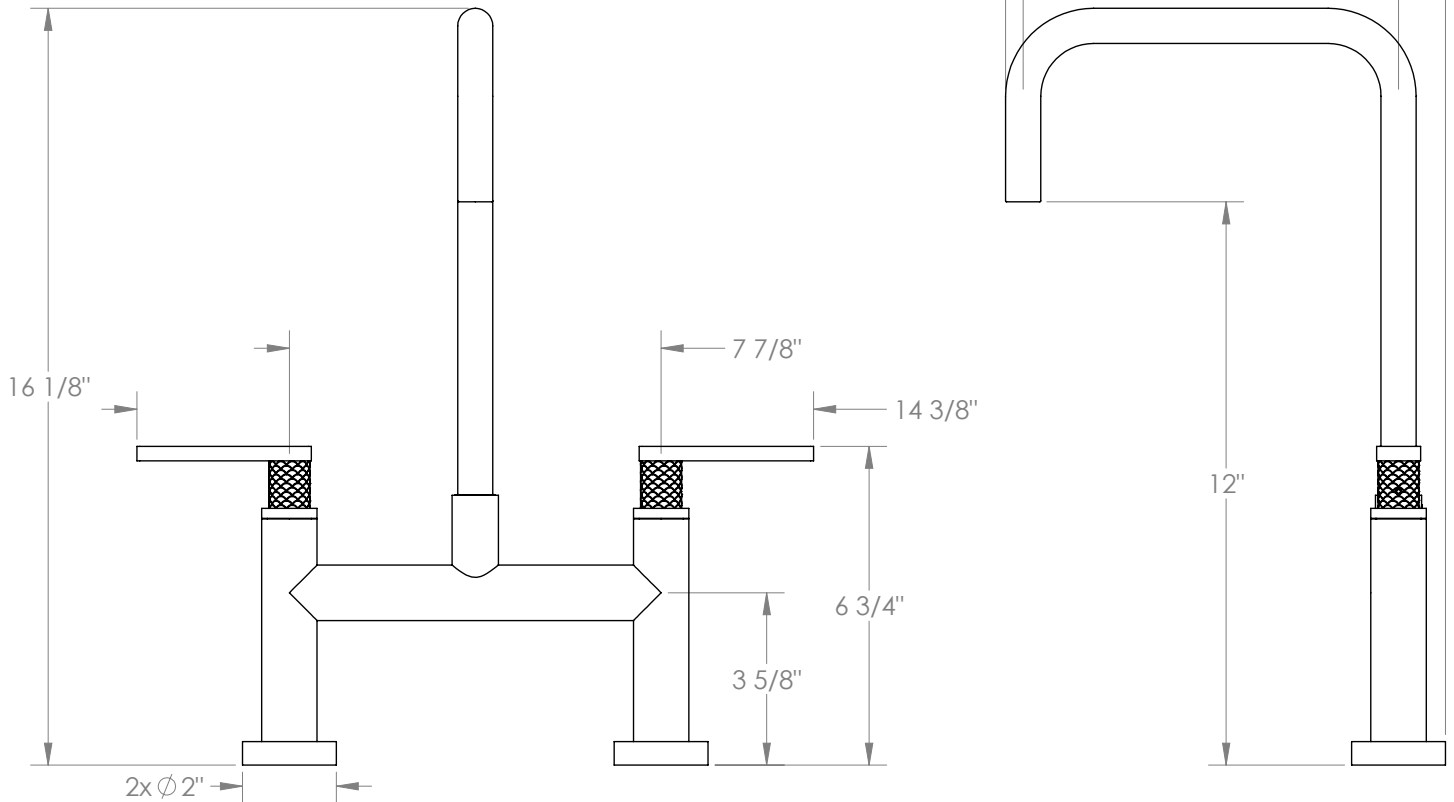

WATERMARK

BROOKLYN, NEW YORK

Lily
71-7.5-LLO6

Deck Mounted, Bridge Kitchen Faucet

- Fits Deck Up To 2" Thick
- Recommended Mounting Hole: 1-1/8"
- All Lead-Free Brass Construction
- Flow Rate: 1.75 GPM
- 1/4 Turn Ceramic Cartridge
- 360° Rotating Spout
- Professional Installation Required

Available in all finishes shown on the [Watermark Designs website](#)

Meets the applicable requirements of ASME A112.18.1-2005/CSA B125.1-05, entitled "Plumbing Supply Fittings".

Watermark Designs reserves the right to make revisions without notice to produce specifications. All product dimensions are nominal.