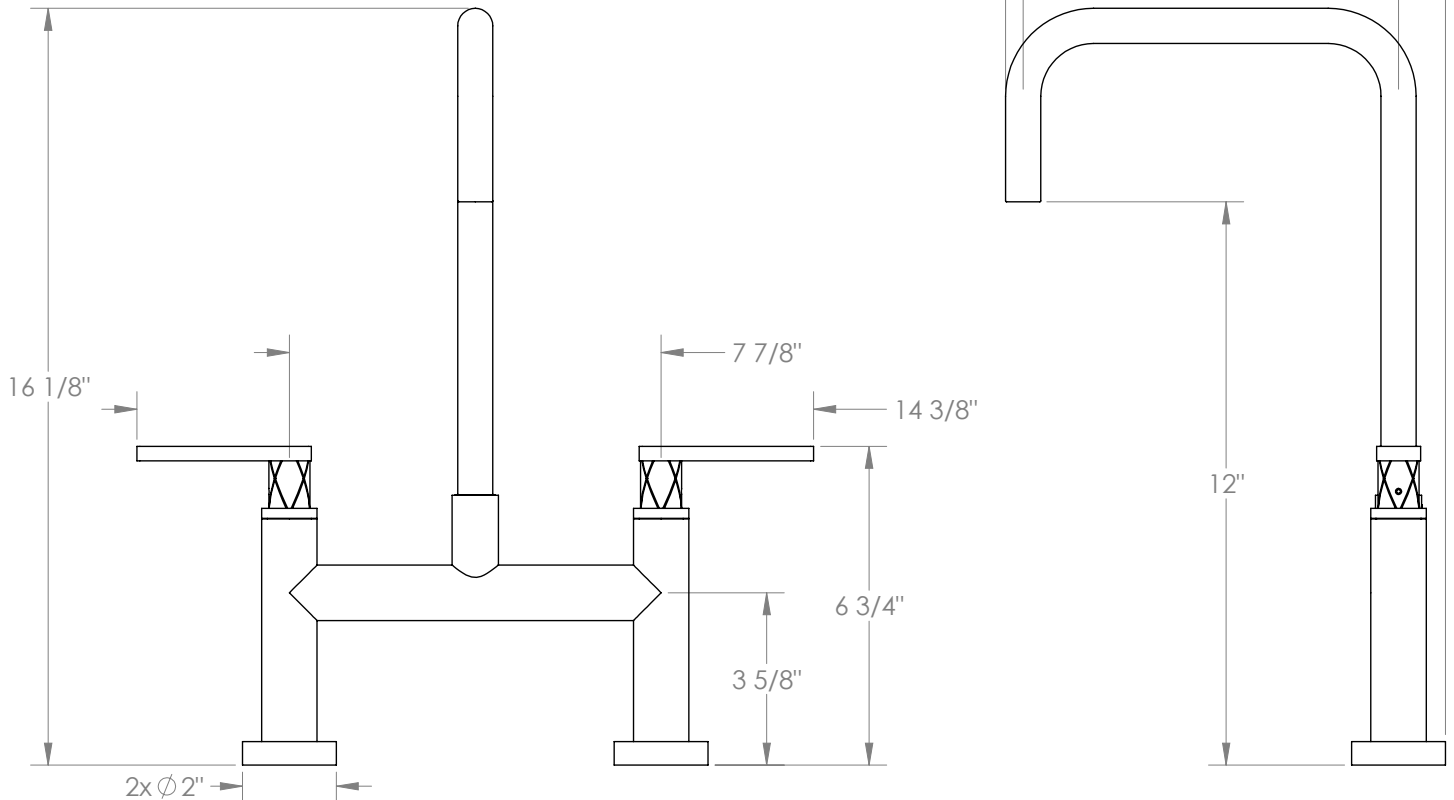

WATERMARK

BROOKLYN, NEW YORK

Lily
71-7.5-LLD4

Deck Mounted, Bridge Kitchen Faucet

- Fits Deck Up To 2" Thick
- Recommended Mounting Hole: 1-1/8"
- All Lead-Free Brass Construction
- Flow Rate: 1.75 GPM
- 1/4 Turn Ceramic Cartridge
- 360° Rotating Spout
- Professional Installation Required

Available in all finishes shown on the [Watermark Designs website](#)

Meets the applicable requirements of ASME A112.18.1-2005/CSA B125.1-05, entitled "Plumbing Supply Fittings".

Watermark Designs reserves the right to make revisions without notice to produce specifications. All product dimensions are nominal.