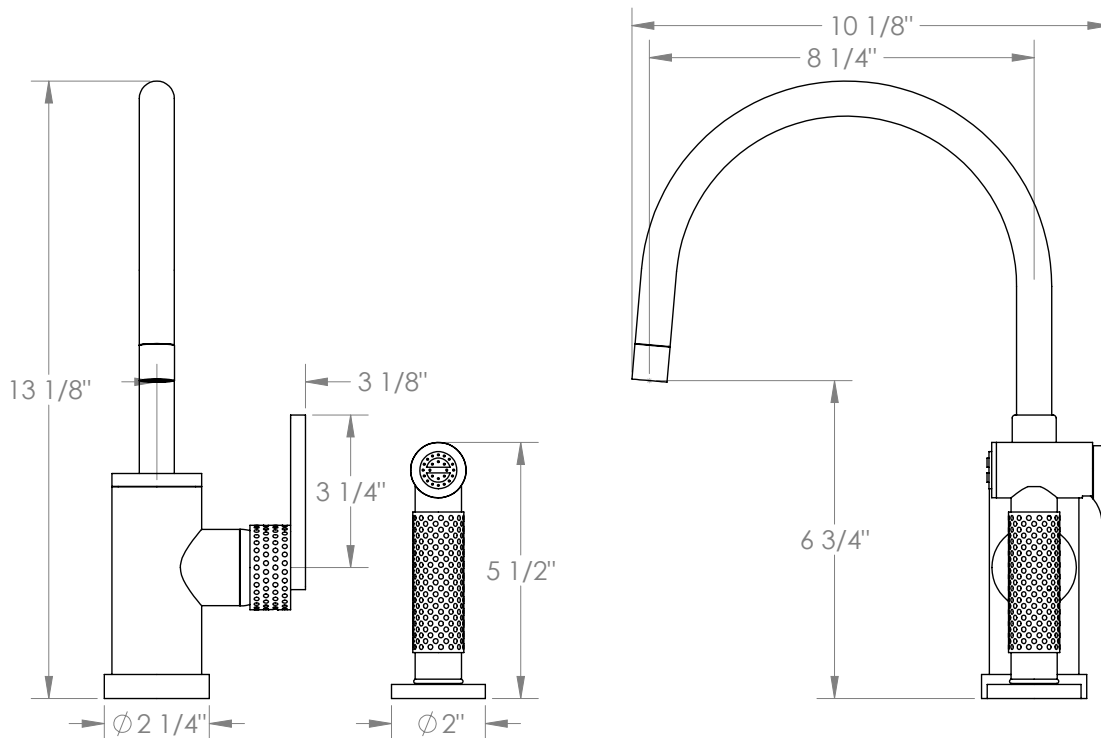

WATERMARK

BROOKLYN, NEW YORK

Lily

71-7.4G-LLP5

Deck Mounted, Gooseneck, Monoblock Kitchen
Faucet with Side Spray

- Side Spray Hose Length: 50" (Final Length May Vary)
- Fits Deck Up To 1-1/2" Thick
- Recommended Mounting Hole: 1-3/8"
- All Lead-Free Brass Construction
- Flow Rate: 1.75 GPM
- Ceramic Mixing Cartridge
- 360° Rotating Spout
- Professional Installation Required

Available in all finishes shown on the [Watermark Designs website](https://www.watermark-designs.com)

Meets the applicable requirements of ASME A112.18.1-2005/CSA B125.1-05, entitled "Plumbing Supply Fittings".

Watermark Designs reserves the right to make revisions without notice to produce specifications. All product dimensions are nominal.

02/2022

350 Dewitt Ave. Brooklyn, NY 11207 USA | T: 1 718 257 2800 | F: 1 718 257 2144 | customerservice@watermark-designs.com