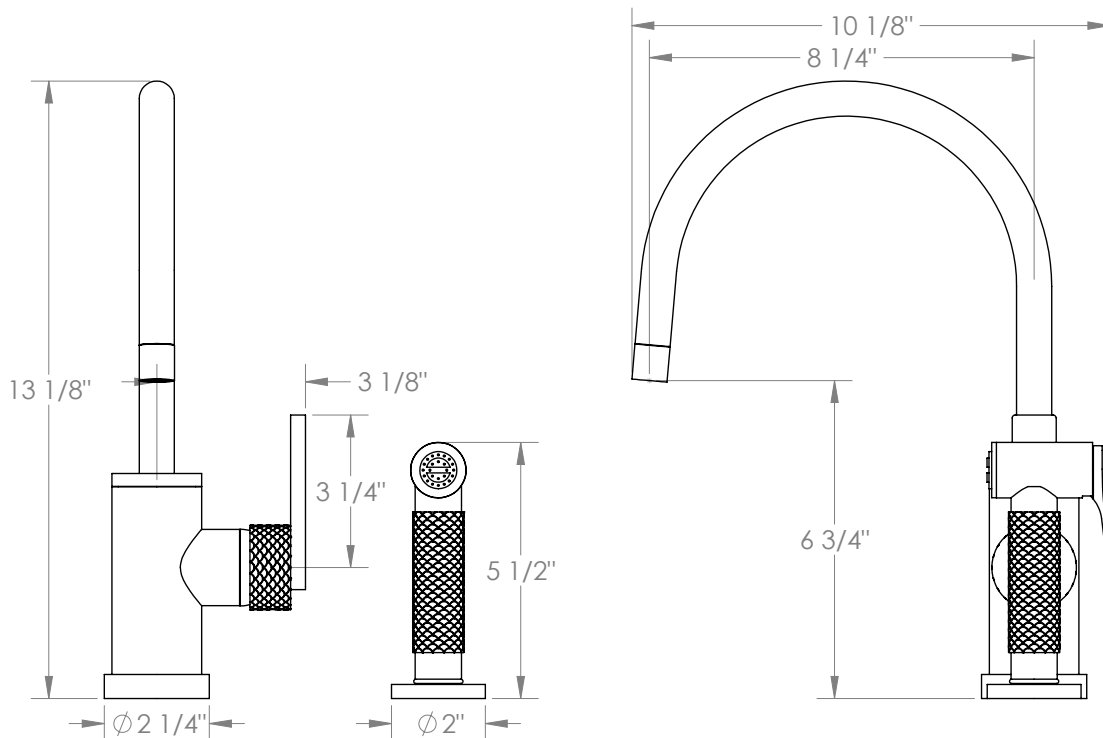

# WATERMARK

BROOKLYN, NEW YORK

*Lily*

**71-7.4G-LLO6**

Deck Mounted, Gooseneck, Monoblock Kitchen  
Faucet with Side Spray

- Side Spray Hose Length: 50" (Final Length May Vary)
- Fits Deck Up To 1-1/2" Thick
- Recommended Mounting Hole: 1-3/8"
- All Lead-Free Brass Construction
- Flow Rate: 1.75 GPM
- Ceramic Mixing Cartridge
- 360° Rotating Spout
- Professional Installation Required

Available in all finishes shown on the [Watermark Designs website](https://www.watermark-designs.com)

Meets the applicable requirements of ASME A112.18.1-2005/CSA B125.1-05, entitled "Plumbing Supply Fittings".

Watermark Designs reserves the right to make revisions without notice to produce specifications. All product dimensions are nominal.

02/2022

350 Dewitt Ave. Brooklyn, NY 11207 USA | T: 1 718 257 2800 | F: 1 718 257 2144 | [customerservice@watermark-designs.com](mailto:customerservice@watermark-designs.com)